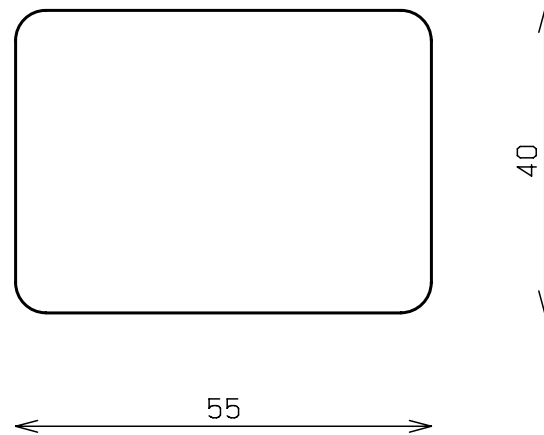

*ANTI NOISE SHIIM*

ENDLESS®

Part No : EPS003