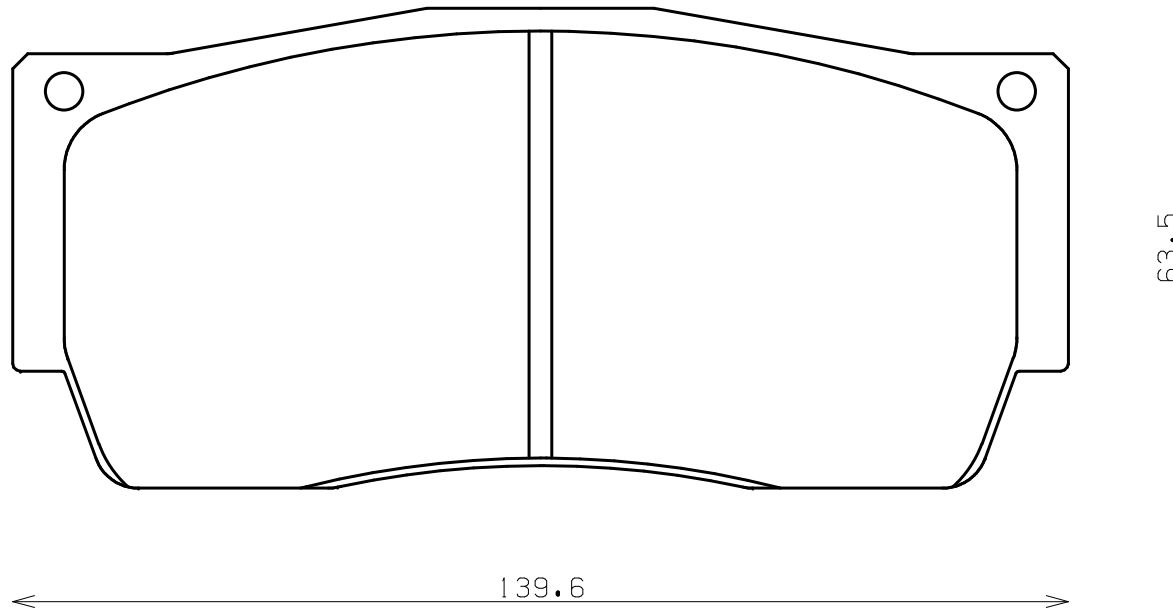

Caliper Brand : ENDLESS

ENDLESS[®]

Thickness : 20.0

Part No : RCP181