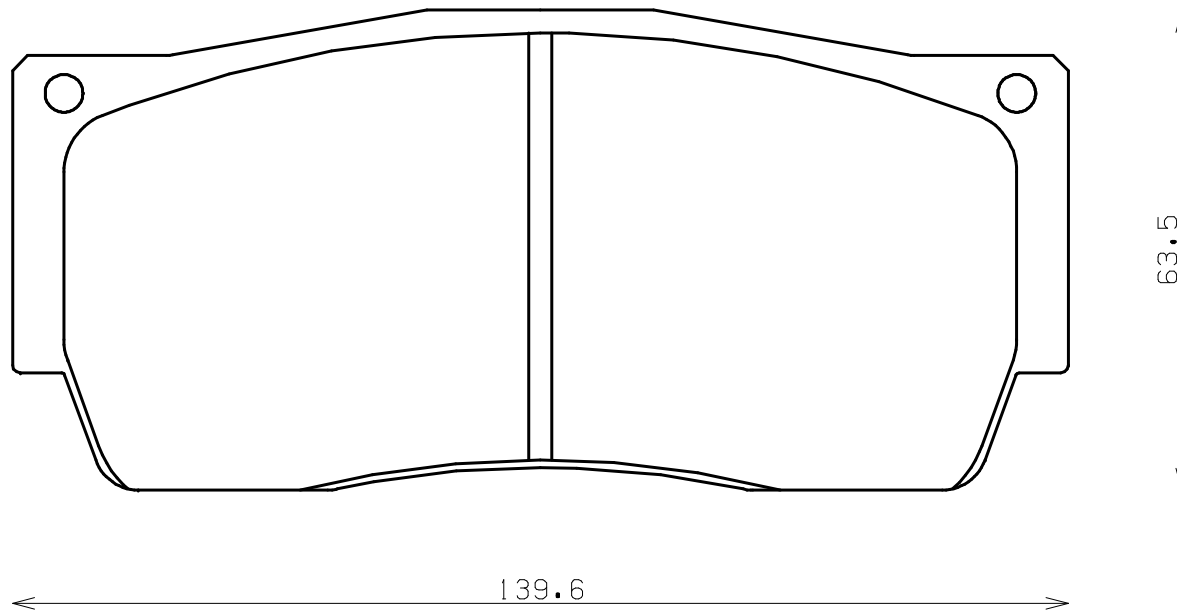

Caliper Brand : ENDLESS

*ENDLESS*

Thickness : 20.0

Part No : RCP181