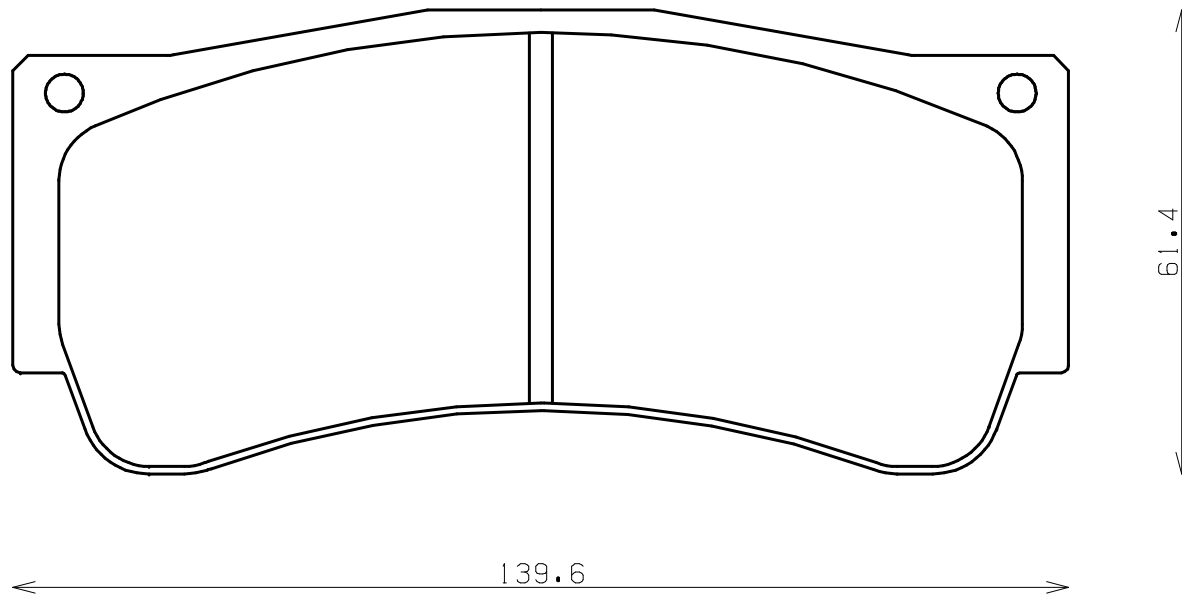

Caliper Brand : ENDLESS

*ENDLESS*

Thickness : 20.0

Part No : RCP180