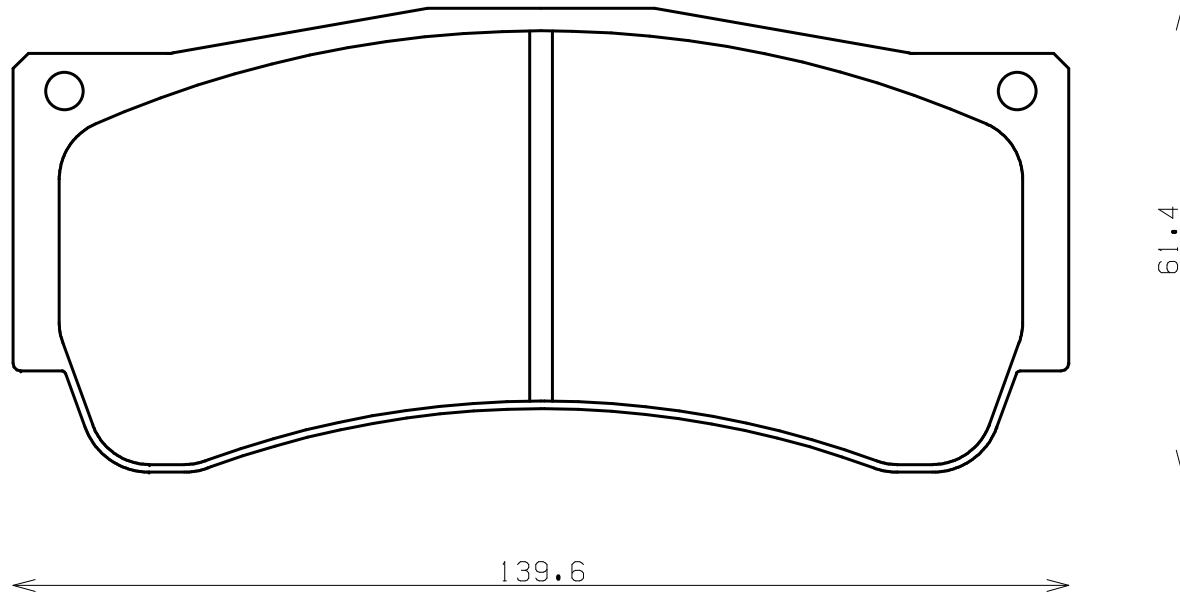

Caliper Brand : ENDLESS

ENDLESS®

Thickness : 20.0

Part No : RCP180