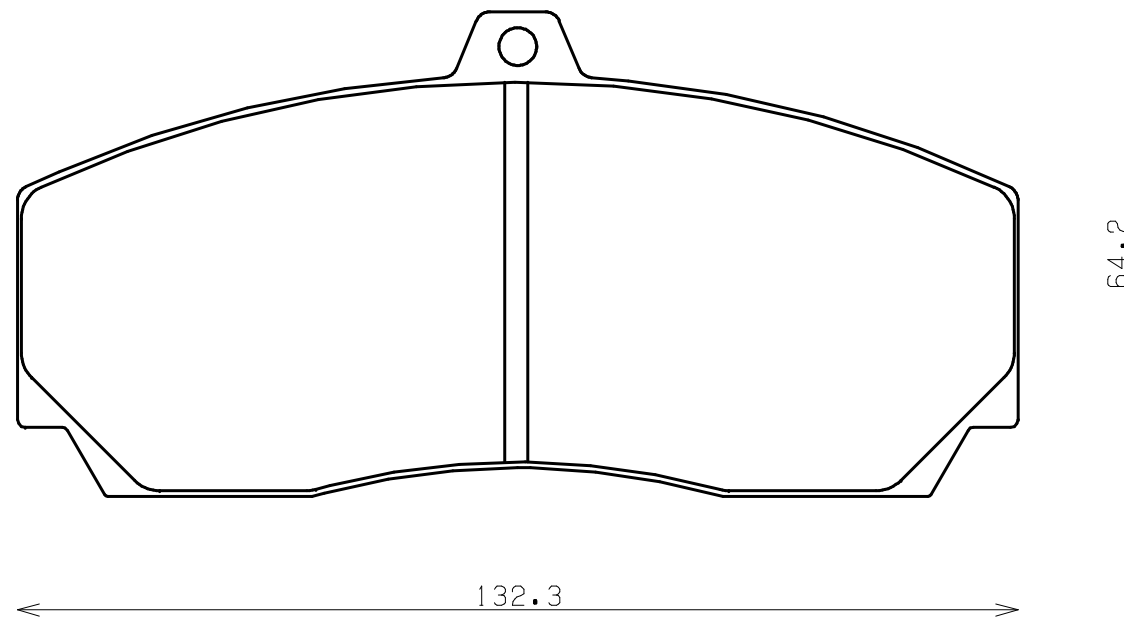

Caliper Brand : AP Racing

*ENDLESS*

Thickness : 21.0

Part No : RCP176