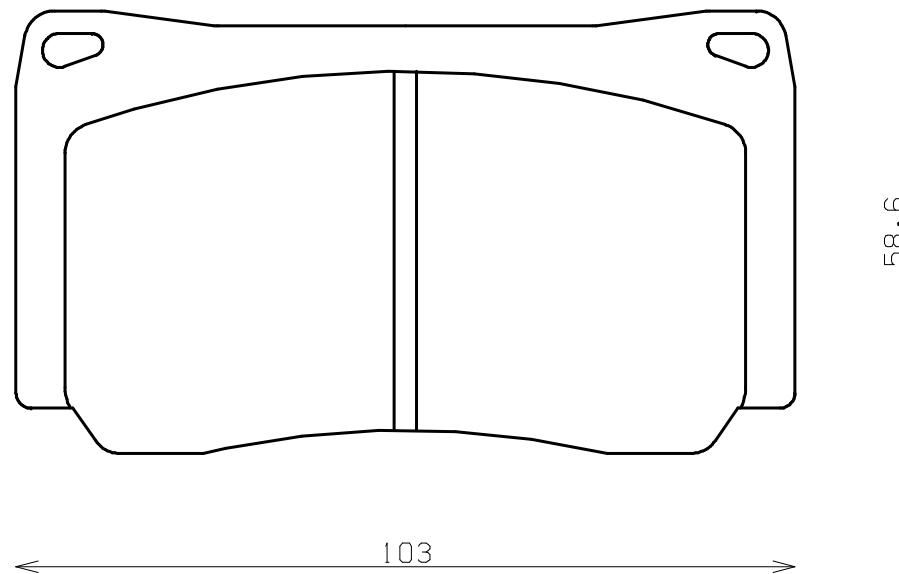

Caliper Brand : ENDLESS

*ENDLESS*

Thickness : 13.5

Part No : RCP167