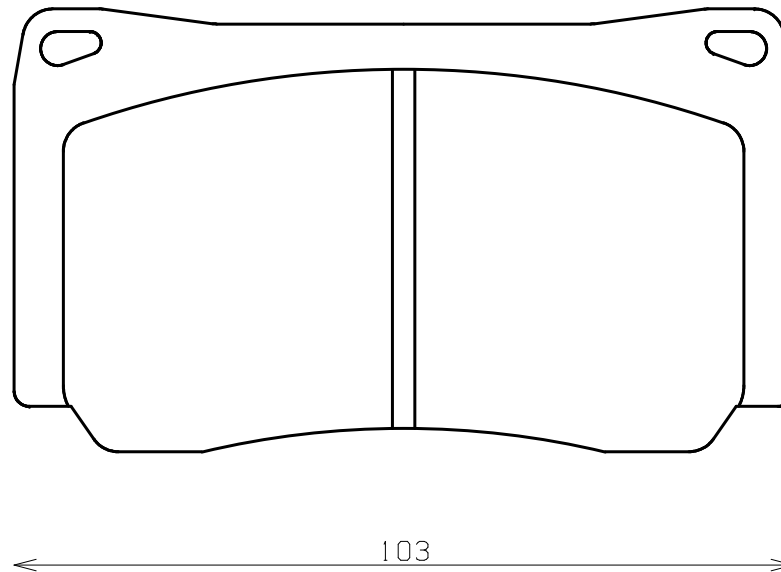

Caliper Brand : ENDLESS

ENDLESS®

Thickness : 13.5

Part No : RCP167