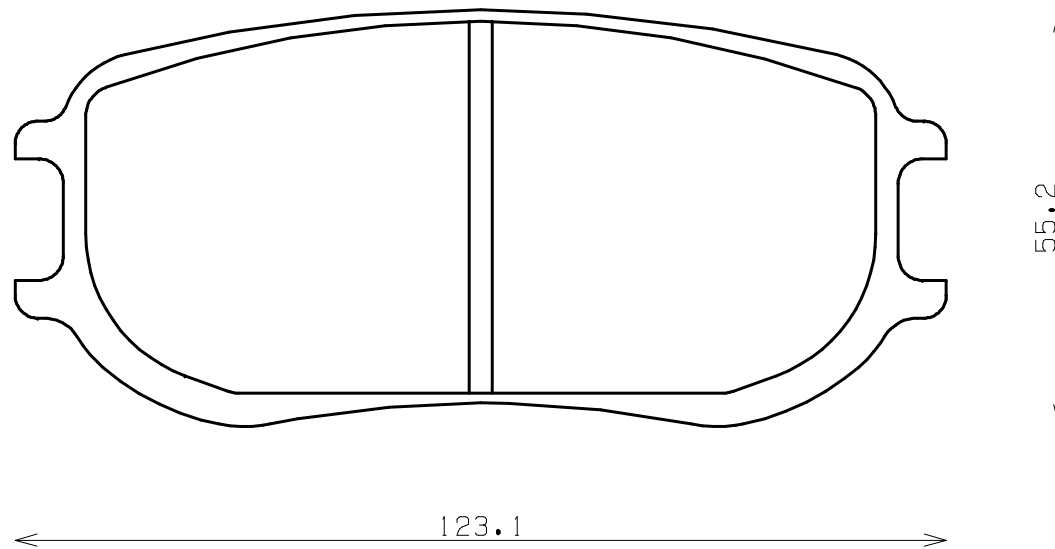

Caliper Brand : Performance Friction

*ENDLESS*

Thickness : 20.0

Part No : RCP166