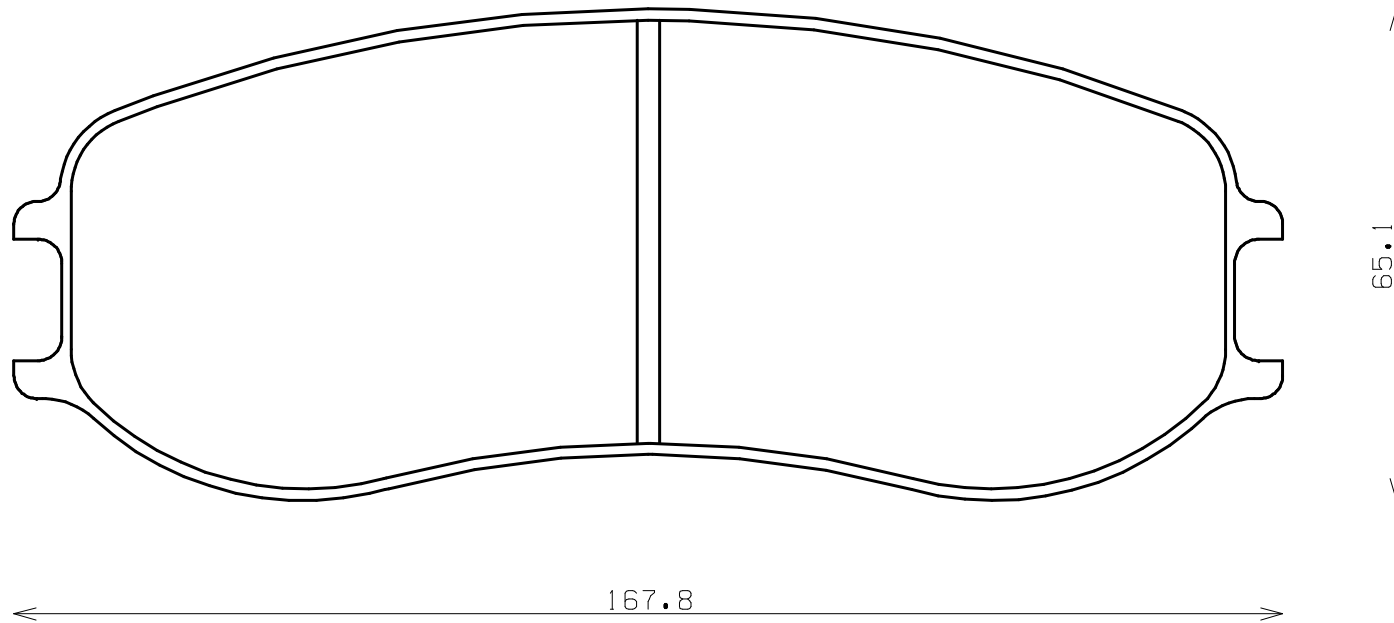

Caliper Brand : Performance Friction

*ENDLESS*

Thickness : 21.0

Part No : RCP165