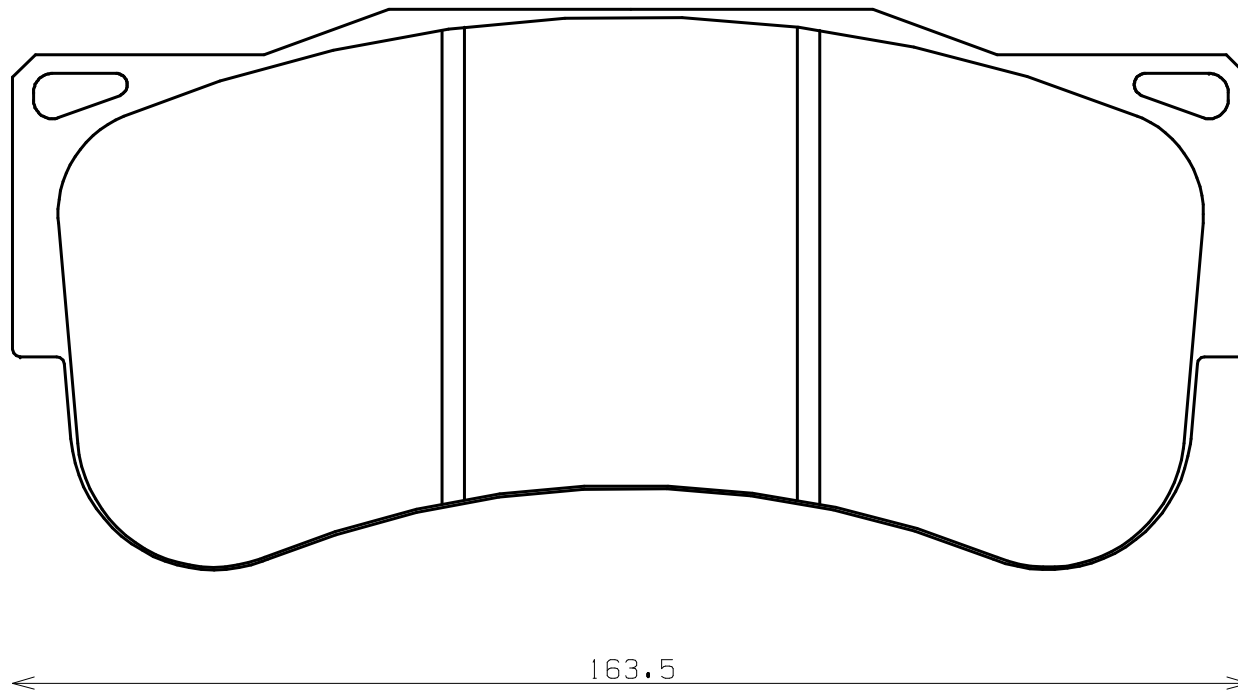

Caliper Brand : ENDLESS

*ENDLESS*

Thickness : 29.5

Part No : RCP163