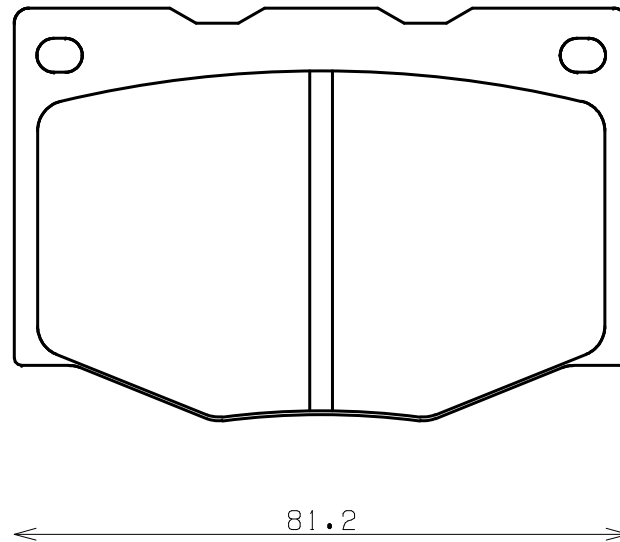

Caliper Brand : ENDLESS

ENDLESS®

Thickness : 13.5

Part No : RCP162