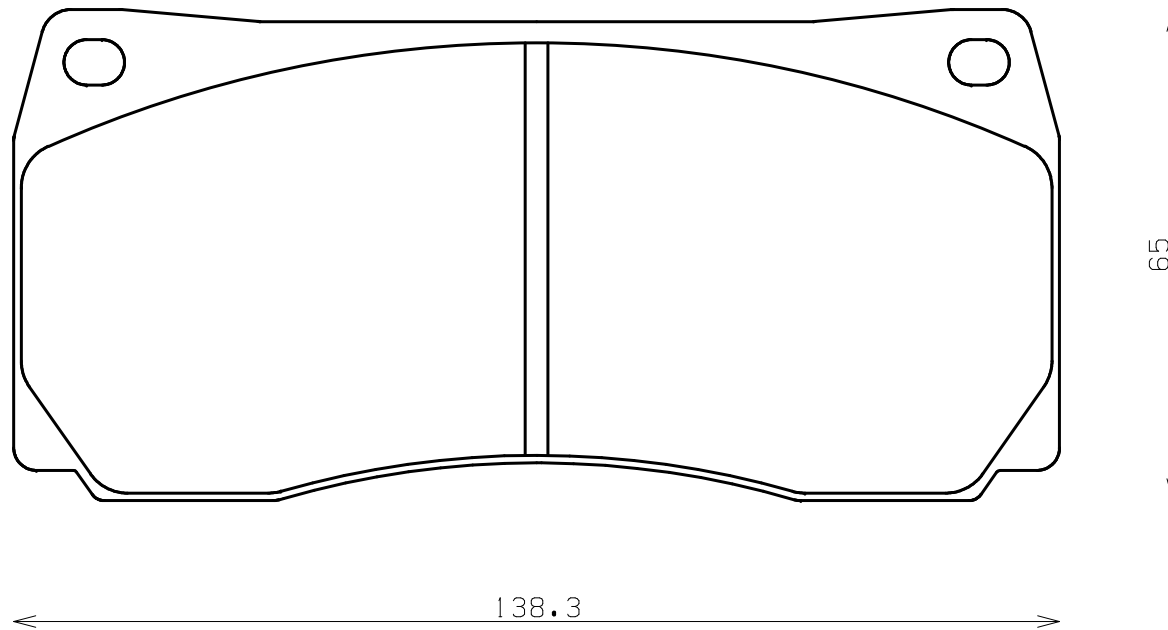

Caliper Brand : ENDLESS

ENDLESS[®]

Thickness : 15.0

Part No : RCP161