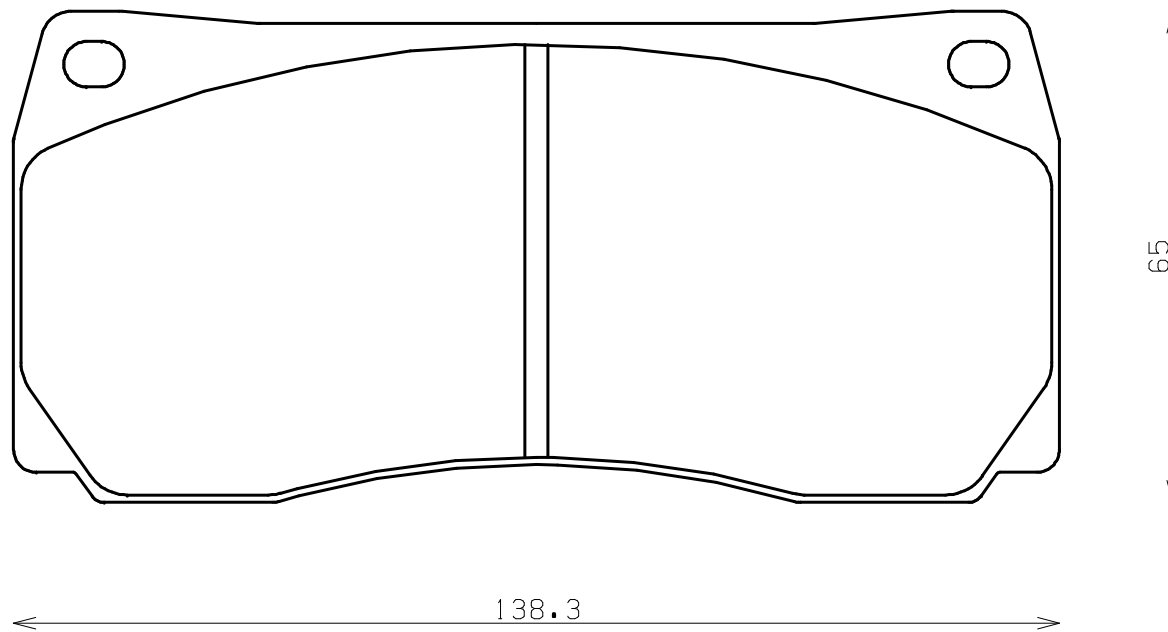

Caliper Brand : ENDLESS

*ENDLESS*

Thickness : 15.0

Part No : RCP161