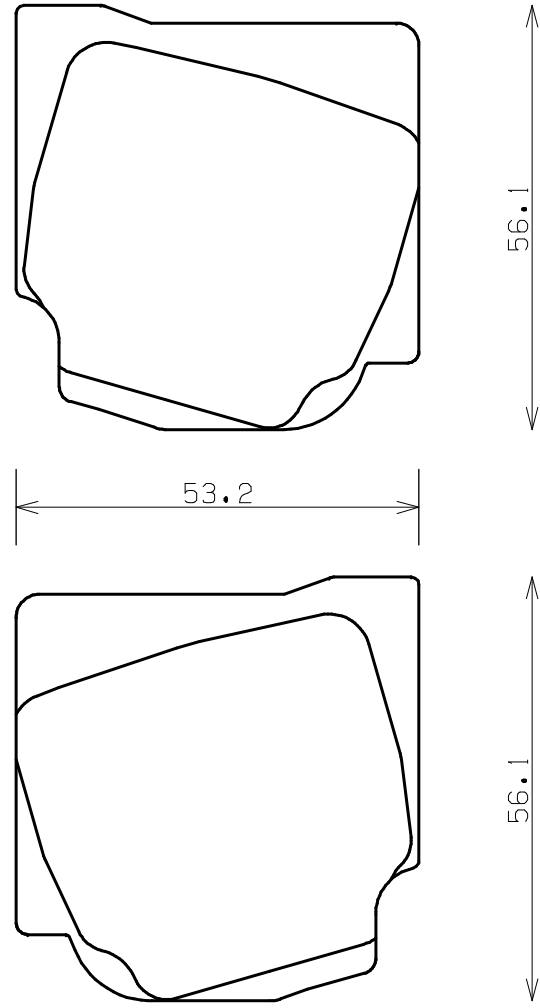

Caliper Brand : ENDLESS

*ENDLESS*

Thickness : 17.0

Part No : RCP160