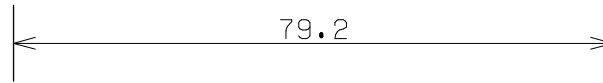

Caliper Brand : ENDLESS

ENDLESS[®]

64.1

79.2

64.1

Thickness : 17.0

Part No : RCP159