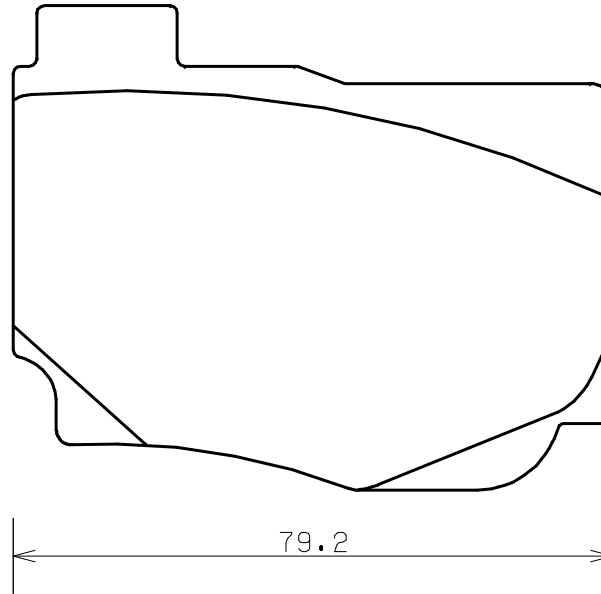

Caliper Brand : ENDLESS

*ENDLESS*

64.1

64.1

Thickness : 17.0

Part No : RCP159