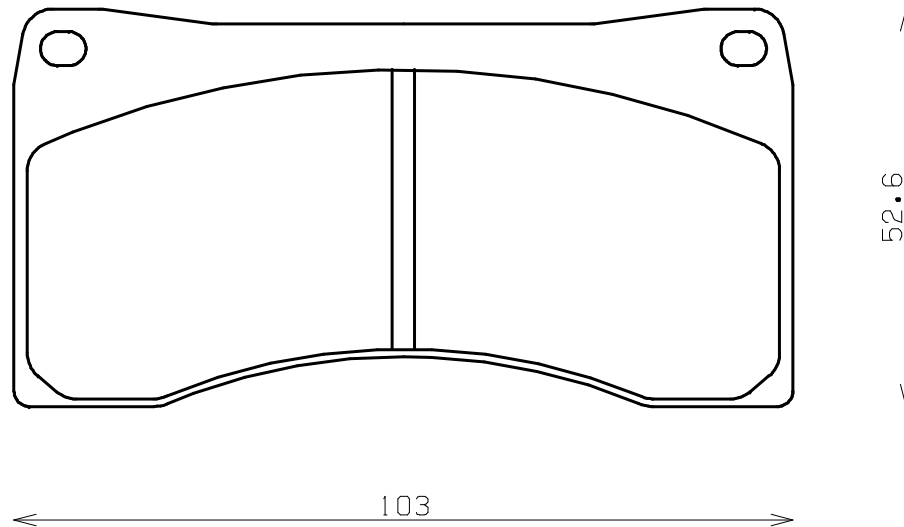

Caliper Brand : ENDLESS

*ENDLESS*

Thickness : 13.5

Part No : RCP158