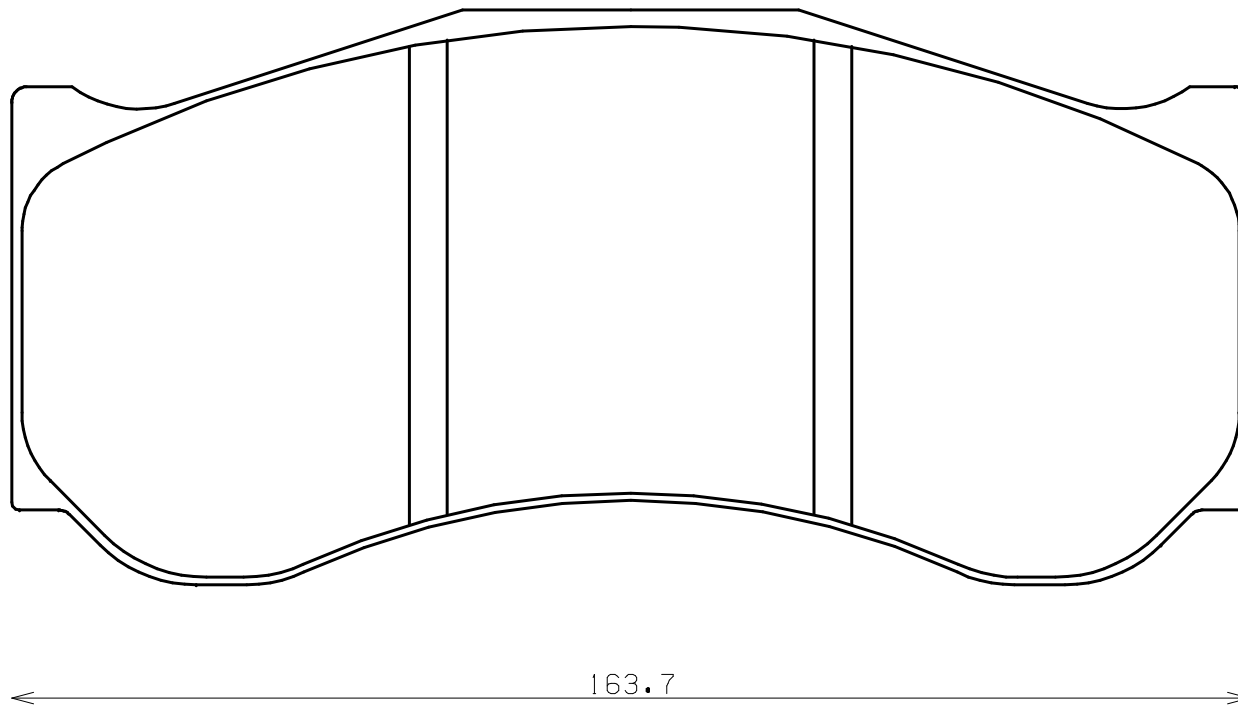

Caliper Brand : Brembo / Ap Racing

*ENDLESS*

Thickness : 21.0

Part No : RCP154