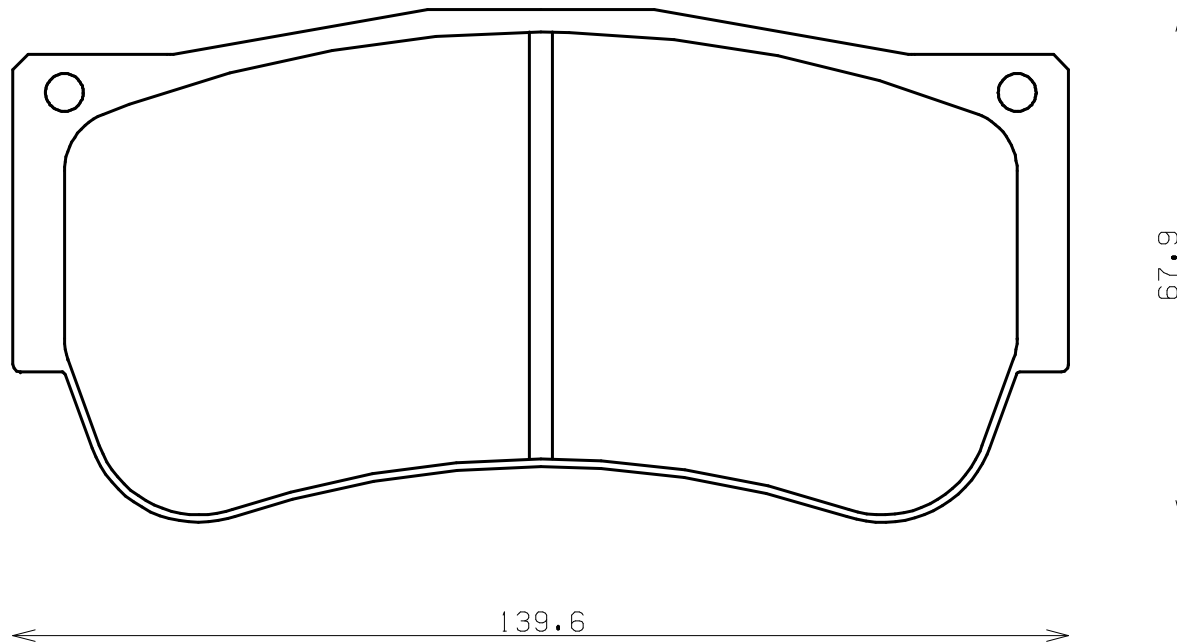

Caliper Brand : ENDLESS

*ENDLESS*

Thickness : 18.0

Part No : RCP153