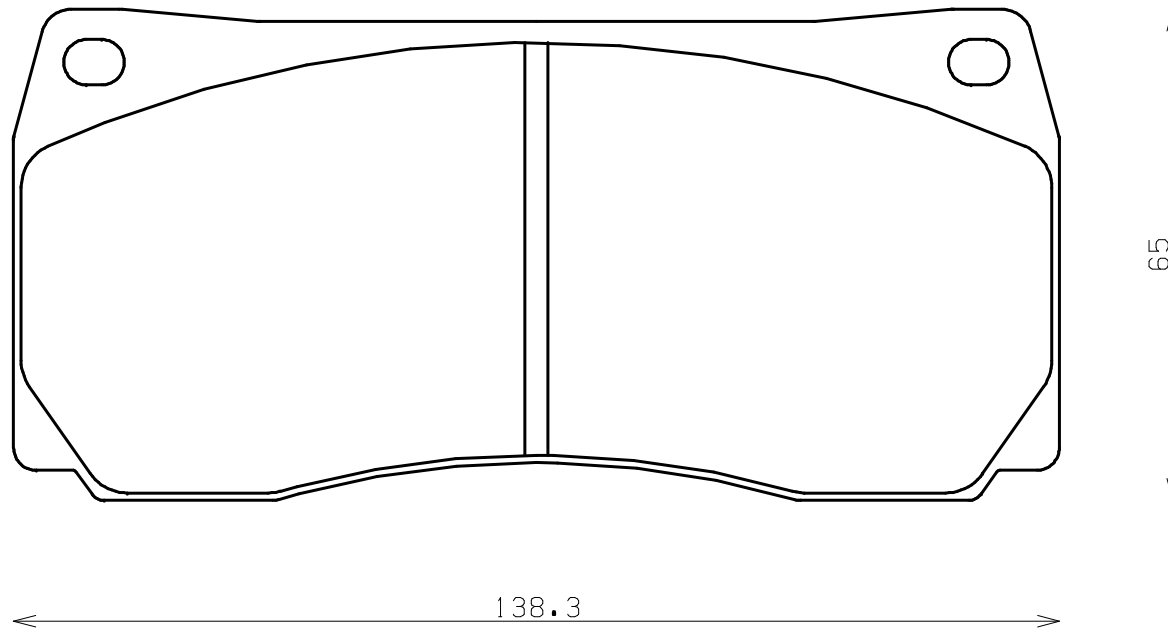

Caliper Brand : ENDLESS

*ENDLESS*

Thickness : 18.0

Part No : RCP152