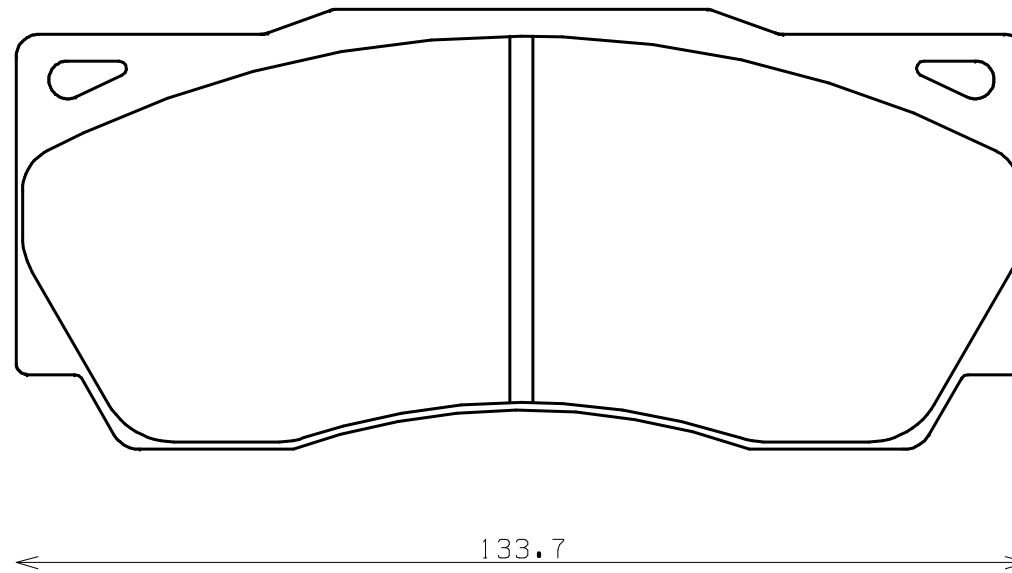

Caliper Brand : ENDLESS

*ENDLESS*

Thickness : 15.0

Part No : RCP151