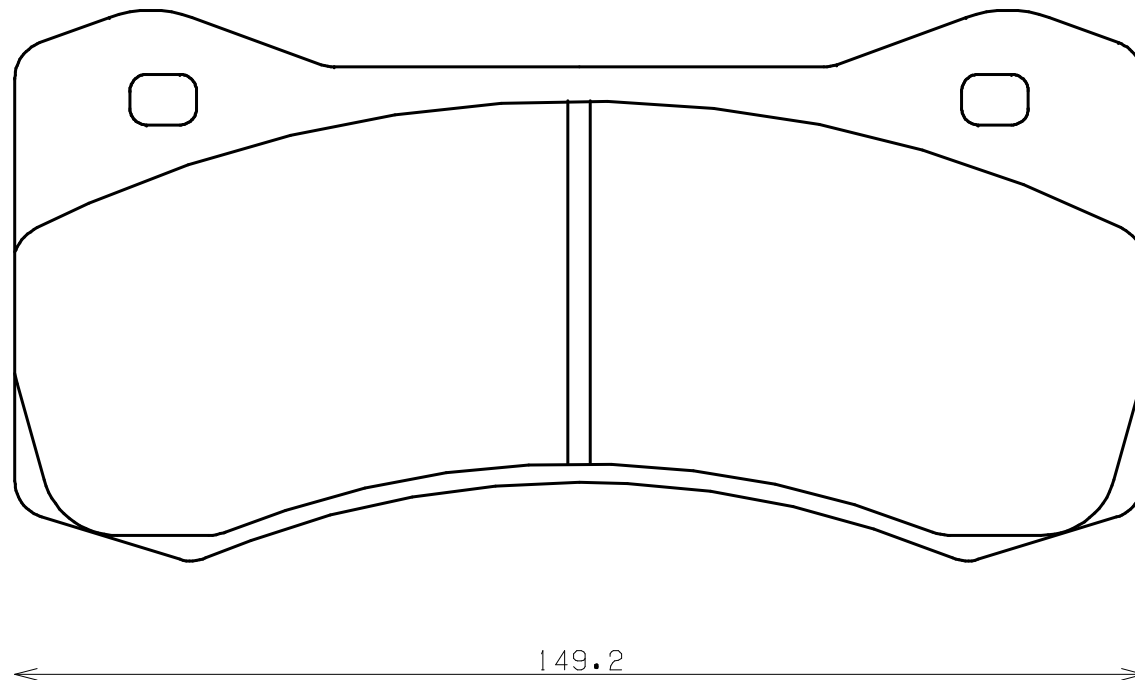

Caliper Brand : Wilwood

*ENDLESS*

Thickness : 17.0

Part No : RCP150