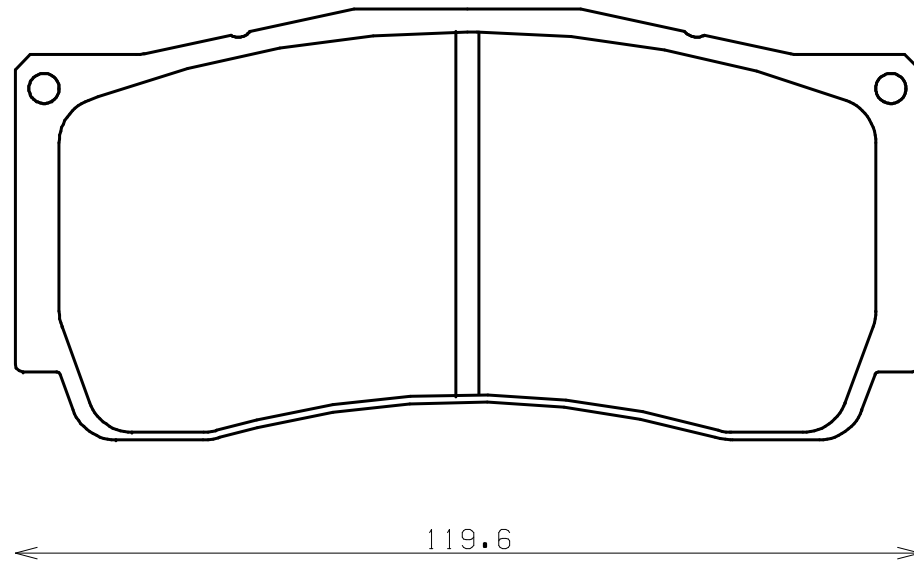

Caliper Brand : ENDLESS

*ENDLESS*

Thickness : 17.5

Part No : RCP148