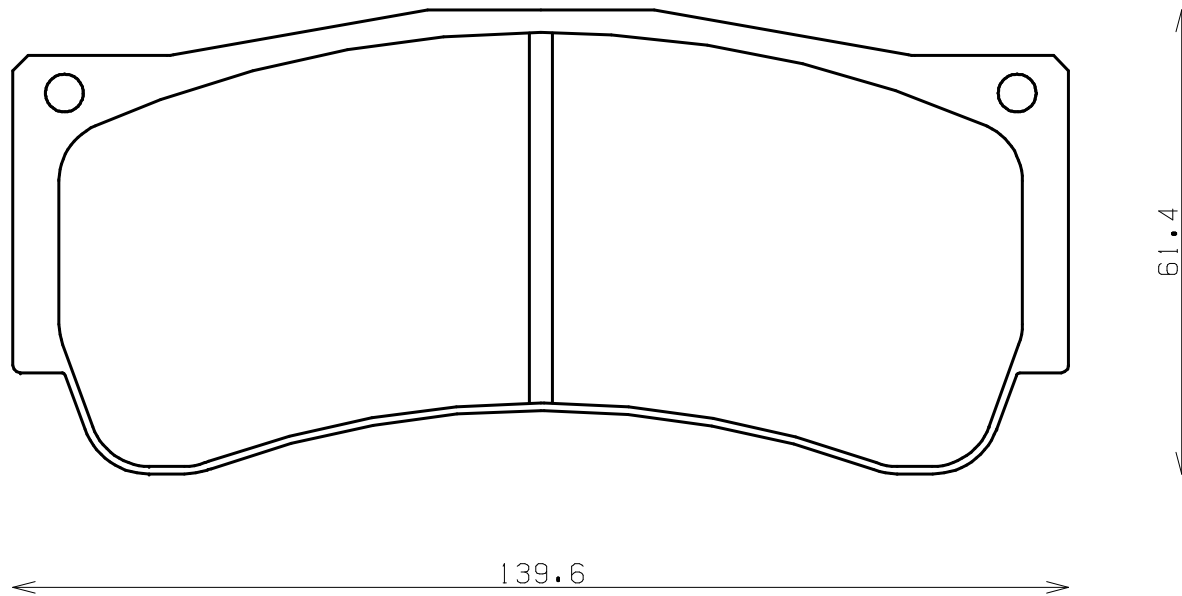

Caliper Brand : ENDLESS

*ENDLESS*

Thickness : 18.0

Part No : RCP146