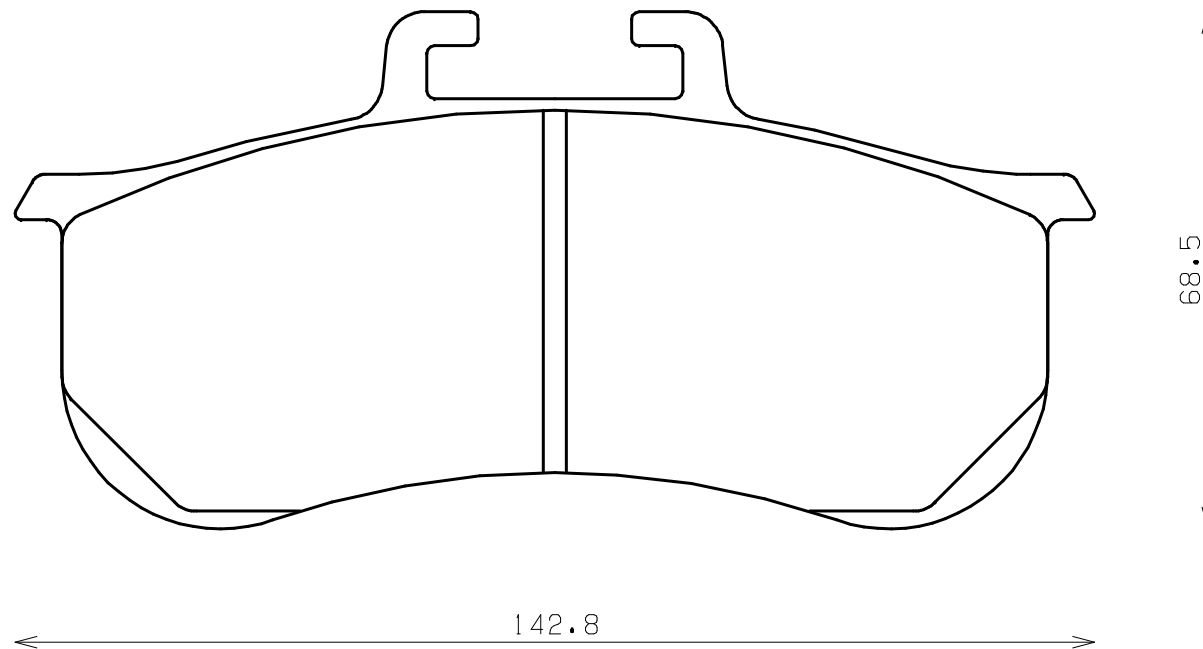

Caliper Brand : Performance Friction

*ENDLESS*

Thickness : 21.0

Part No : RCP143