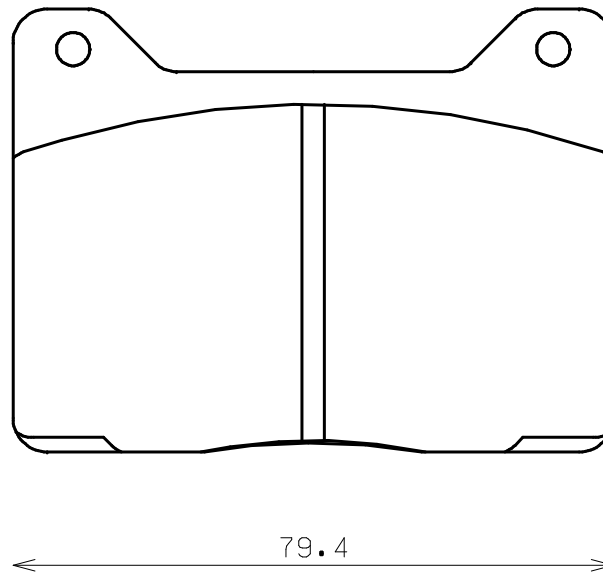

Caliper Brand : Wilwood

*ENDLESS*

Thickness : 14.0

Part No : RCP137