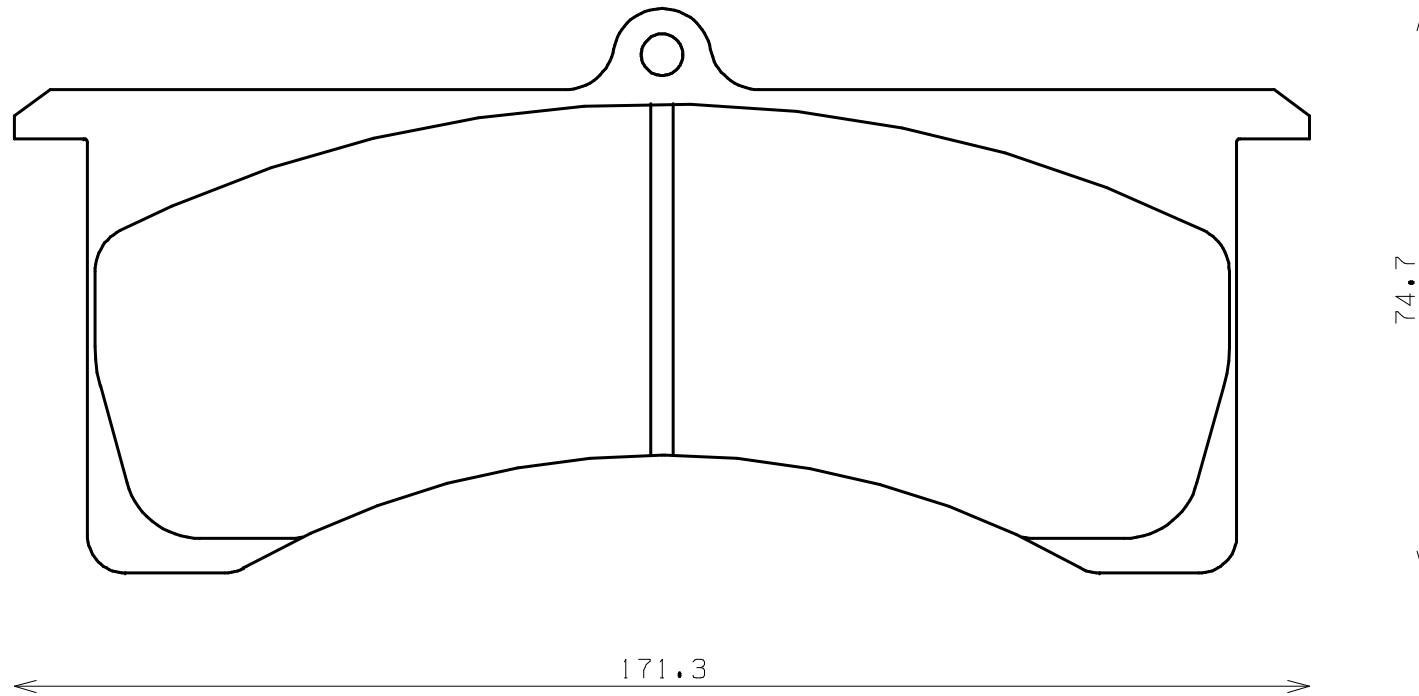

Caliper Brand : Wilwood

*ENDLESS*

Thickness : 20.0

Part No : RCP129