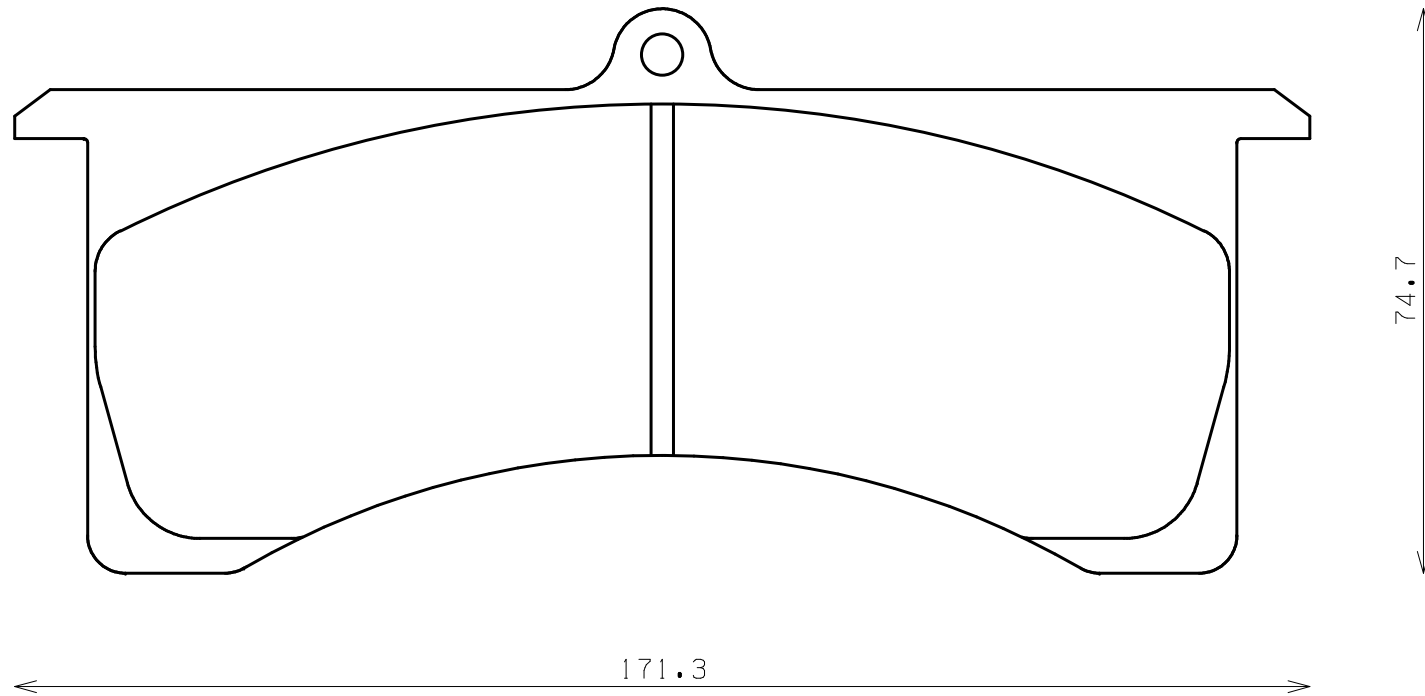

Caliper Brand : Wilwood

ENDLESS®

Thickness : 20.0

Part No : RCP129