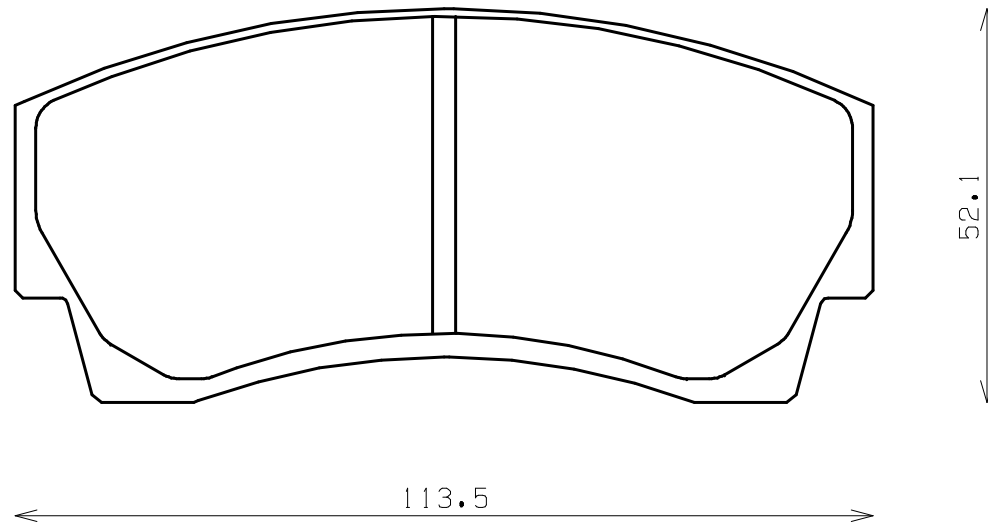

Caliper Brand : ENDLESS

*ENDLESS*

Thickness : 20.0

Part No : RCP125