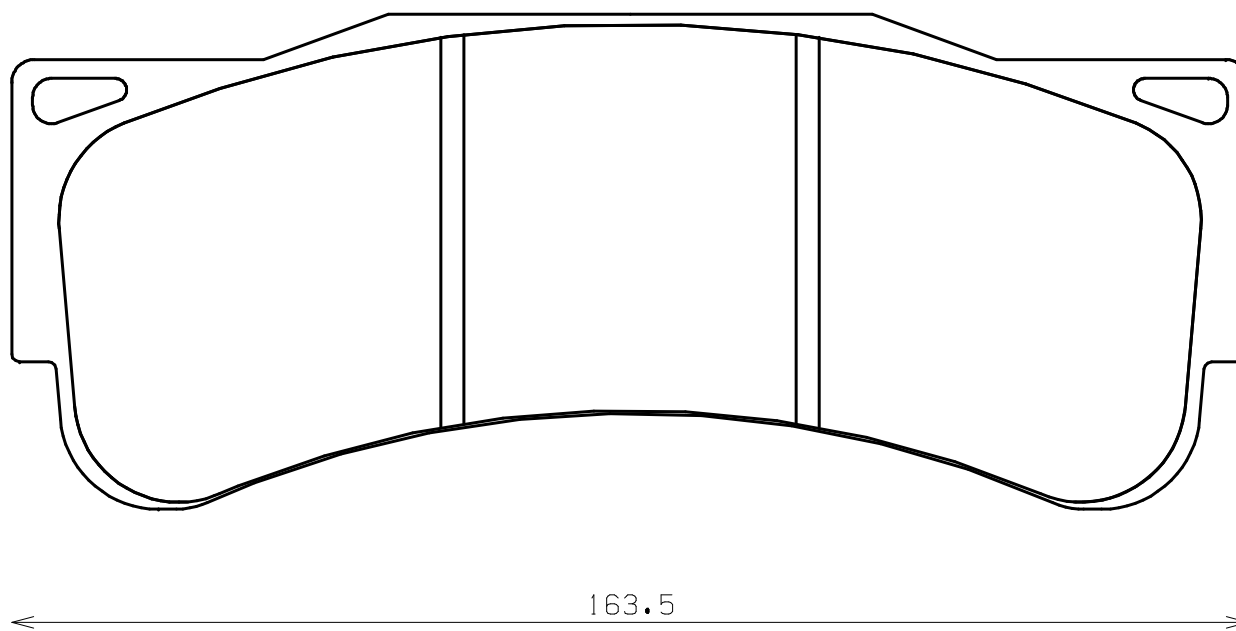

Caliper Brand : ENDLESS

*ENDLESS*

Thickness : 25.0

Part No : RCP121