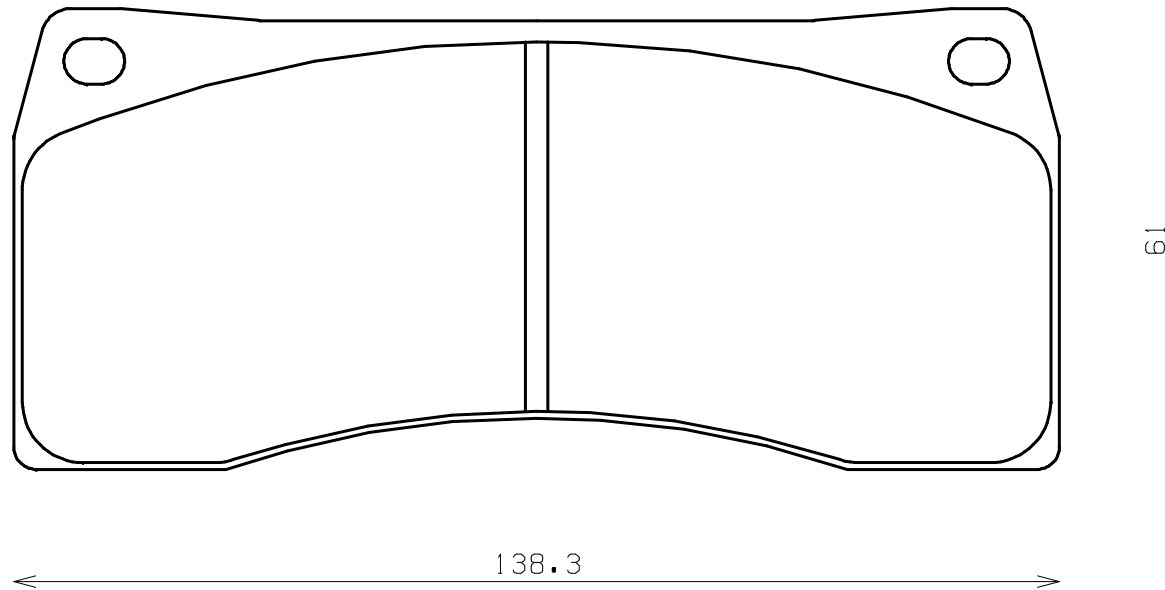

Caliper Brand : ENDLESS

*ENDLESS*

Thickness : 15.0

Part No : RCP120