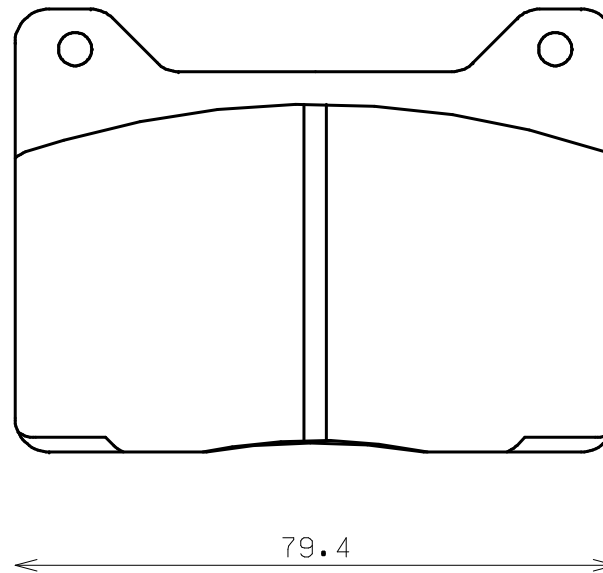

Caliper Brand : Wilwood

*ENDLESS*

Thickness : 12.5

Part No : RCP111