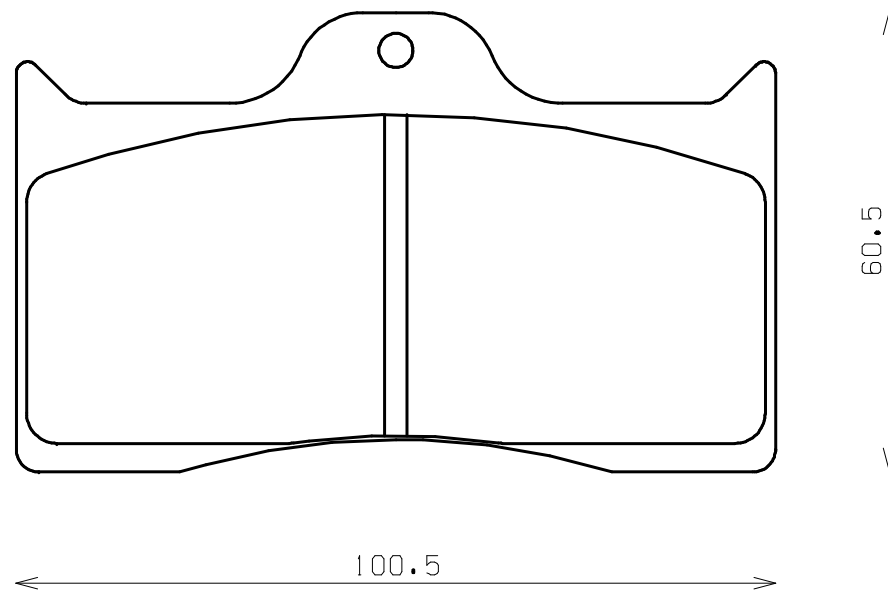

Caliper Brand : Wilwood

*ENDLESS*

Thickness : 12.5

Part No : RCP110