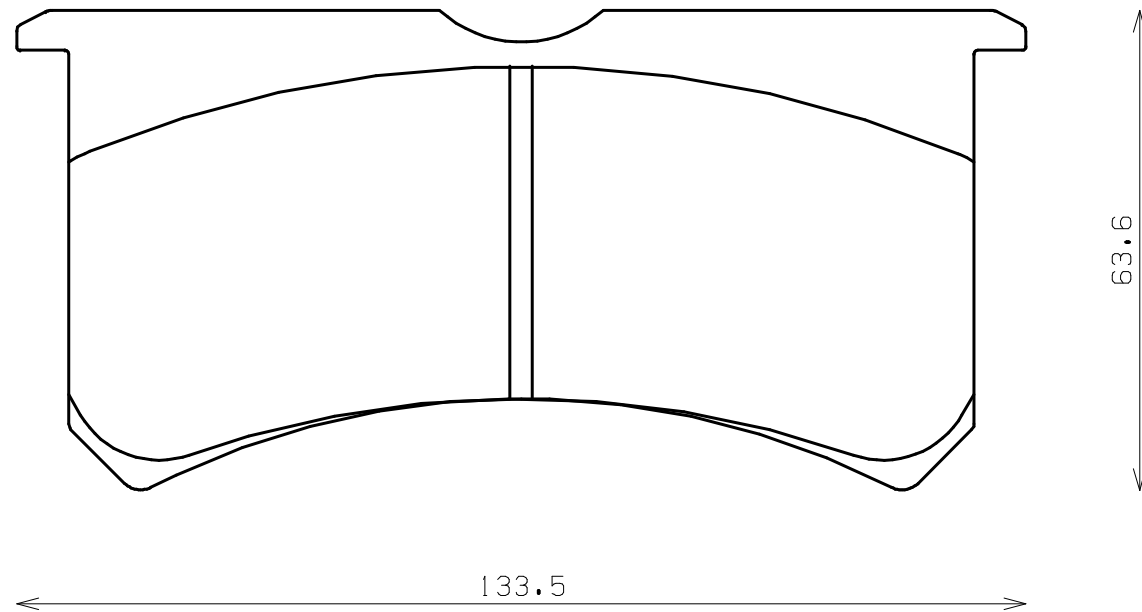

Caliper Brand : Wilwood

*ENDLESS*

Thickness : 20.0

Part No : RCP106