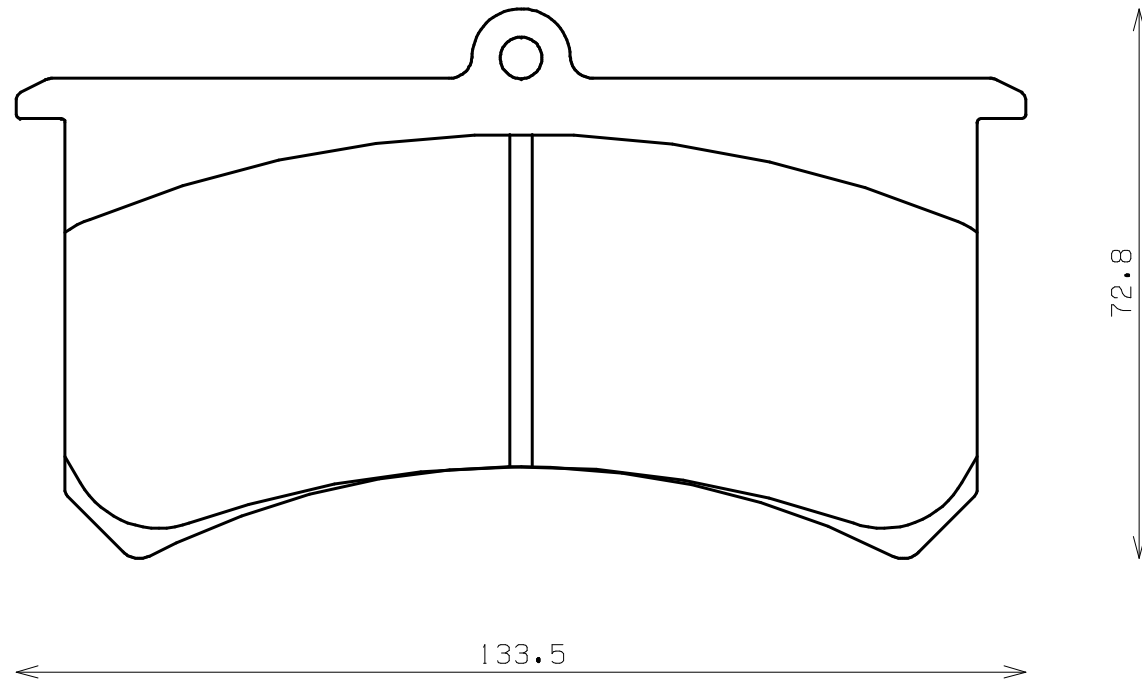

Caliper Brand : Wilwood

*ENDLESS*

Thickness : 20.0

Part No : RCP105