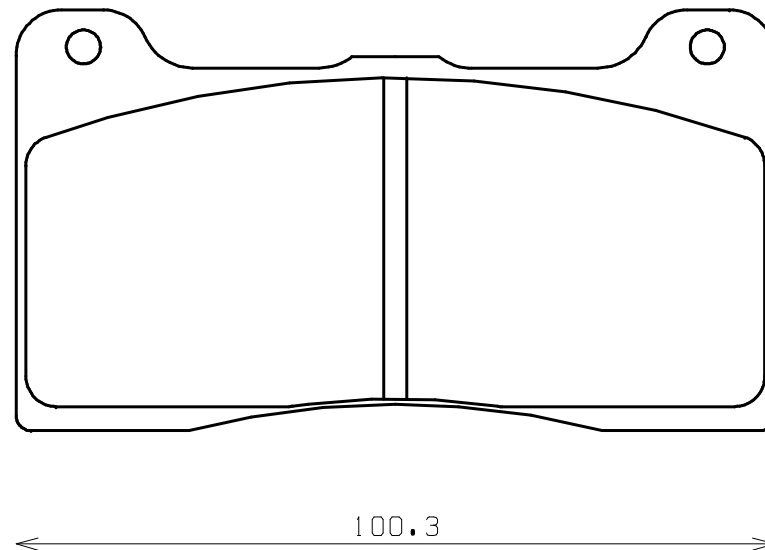

Caliper Brand : Wilwood

*ENDLESS*

Thickness : 15.5

Part No : RCP092