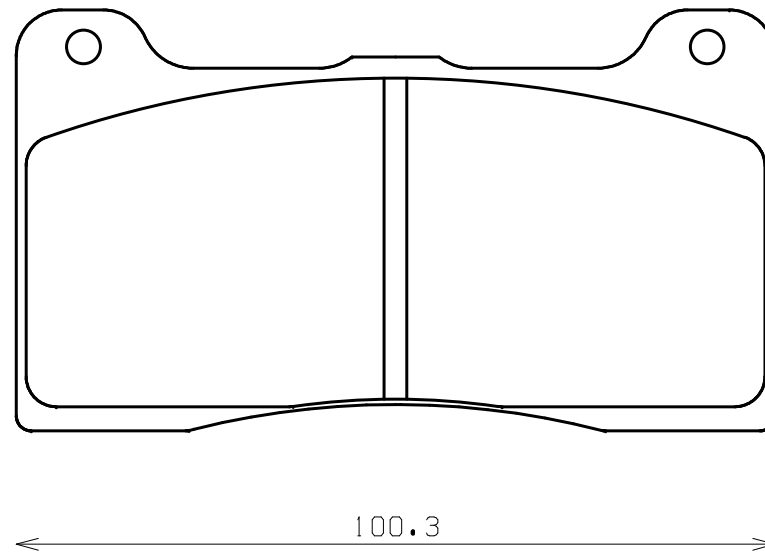

Caliper Brand : Wilwood

ENDLESS®

Thickness : 15.5

Part No : RCP092