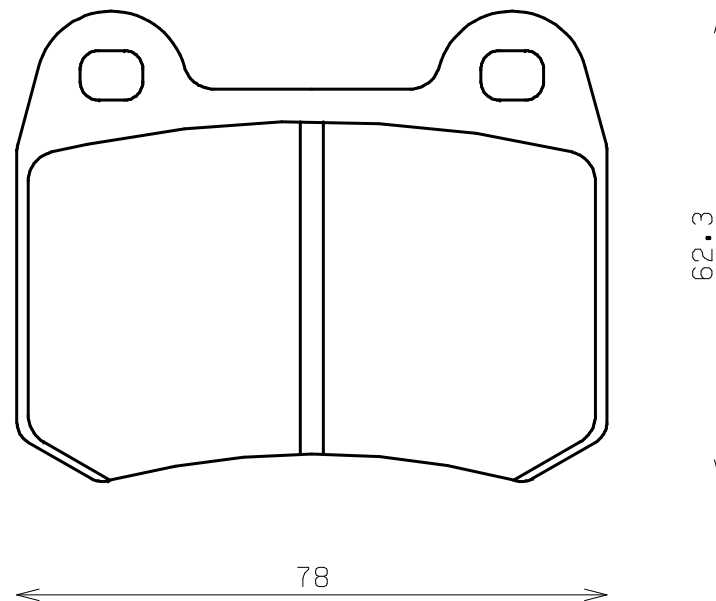

Caliper Brand : AP Racing

*ENDLESS*

Thickness : 15.0

Part No : RCP088