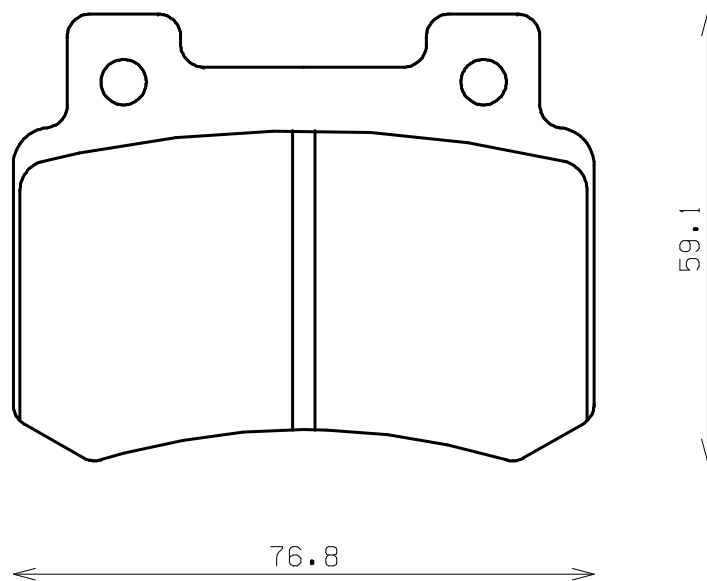

Caliper Brand : SUMITOMO

*ENDLESS*

Thickness : 15.0

Part No : RCP087