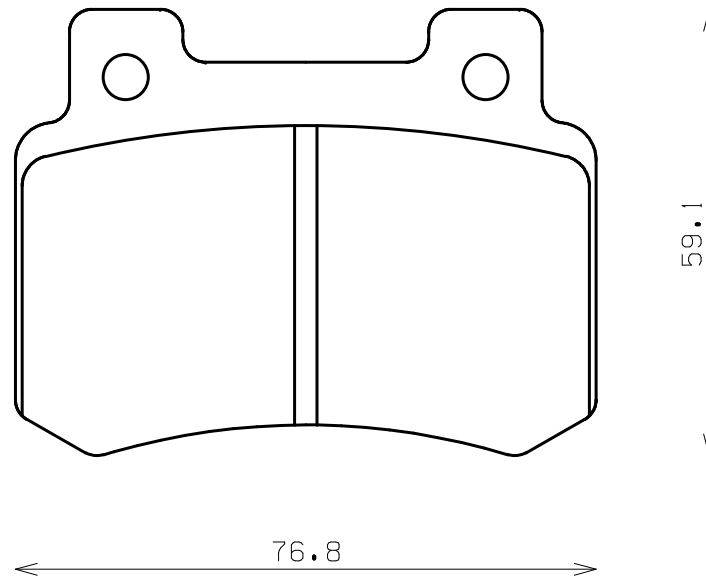

Caliper Brand : SUMITOMO

ENDLESS®

Thickness : 15.0

Part No : RCP087