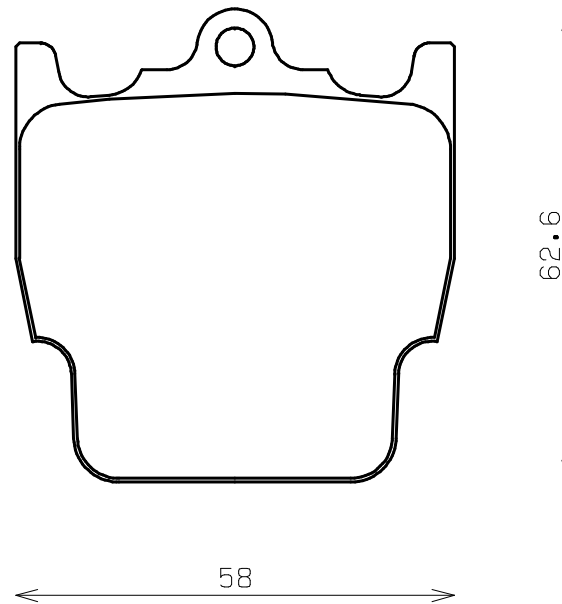

Caliper Brand : Alcon

*ENDLESS*

Thickness : 16.0

Part No : RCP081