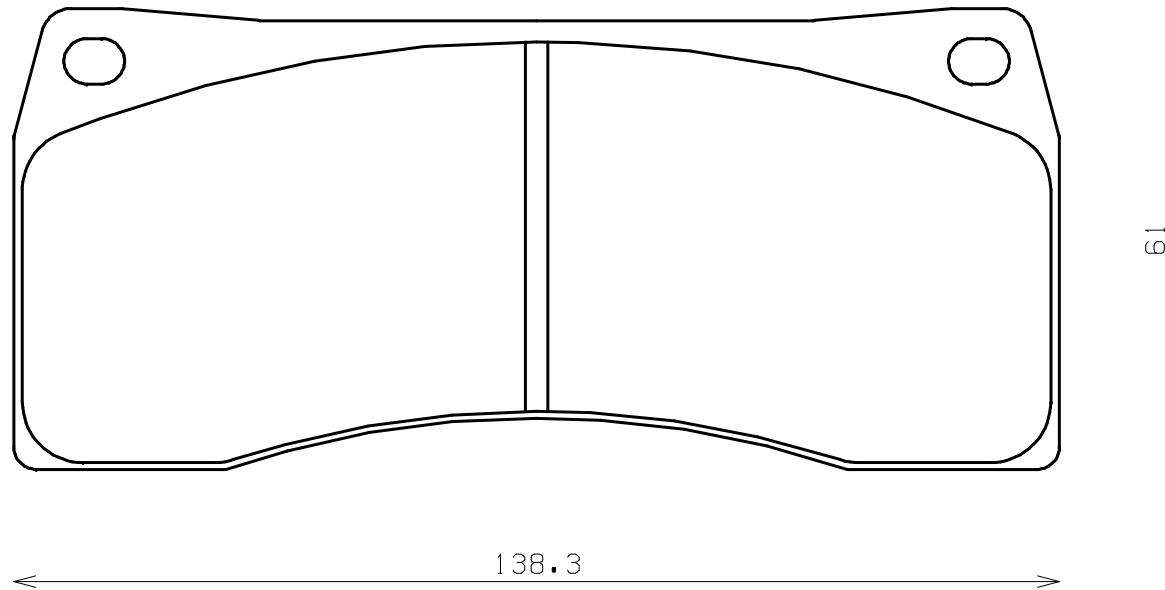

Caliper Brand : ENDLESS

*ENDLESS*

Thickness : 20.0

Part No : RCP080