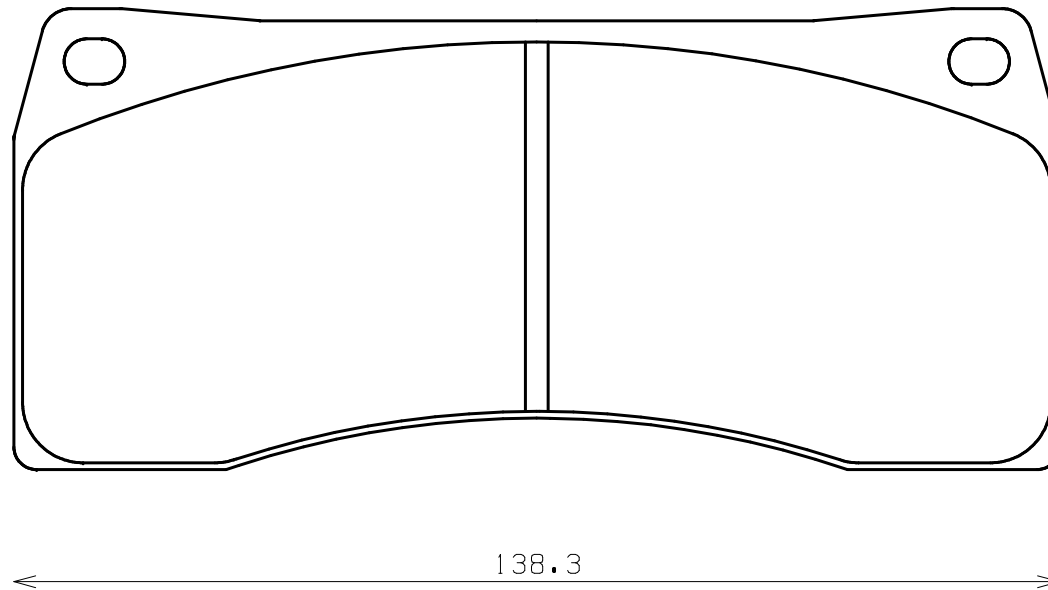

Caliper Brand : ENDLESS

ENDLESS®

Thickness : 20.0

Part No : RCP080