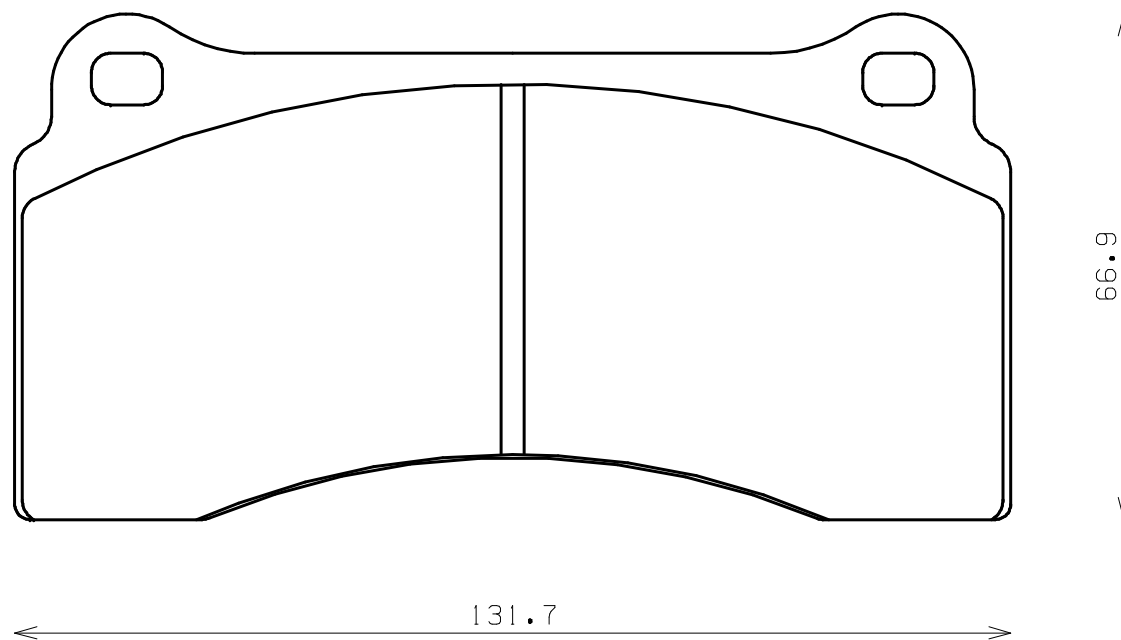

Caliper Brand : Brembo

*ENDLESS*

Thickness : 18.0

Part No : RCP077