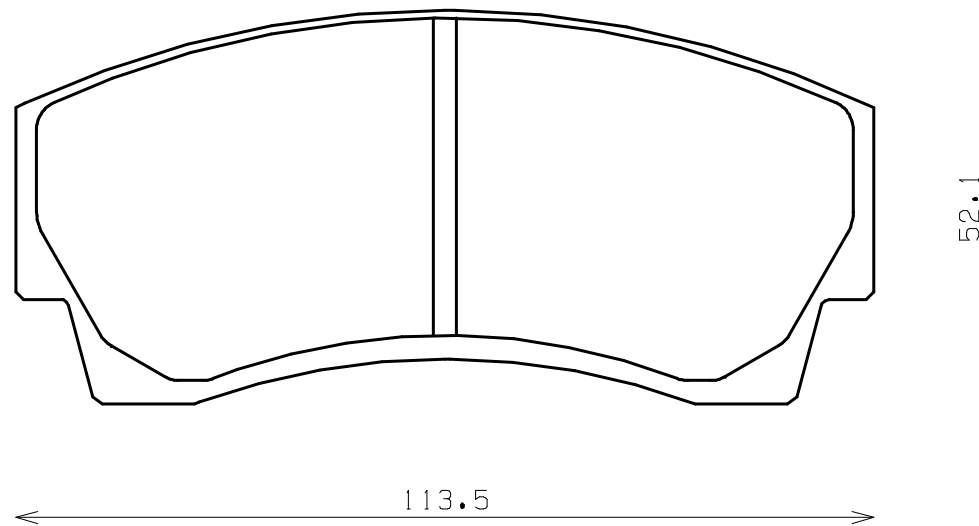

Caliper Brand : AP Racing

*ENDLESS*

Thickness : 16.0

Part No : RCP075