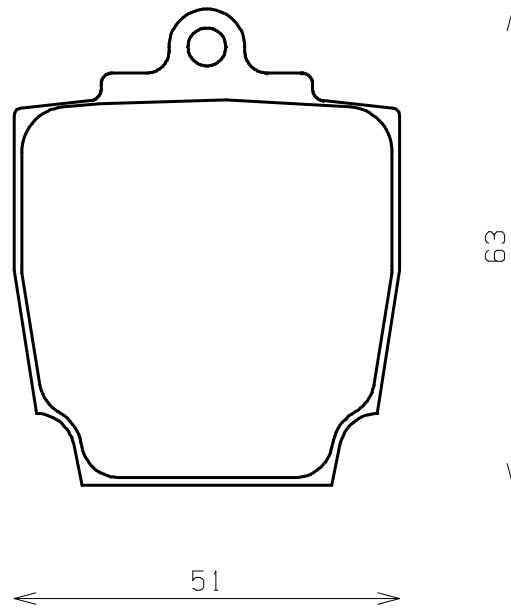

Caliper Brand : Alcon

*ENDLESS*

Thickness : 18.0

Part No : RCP067