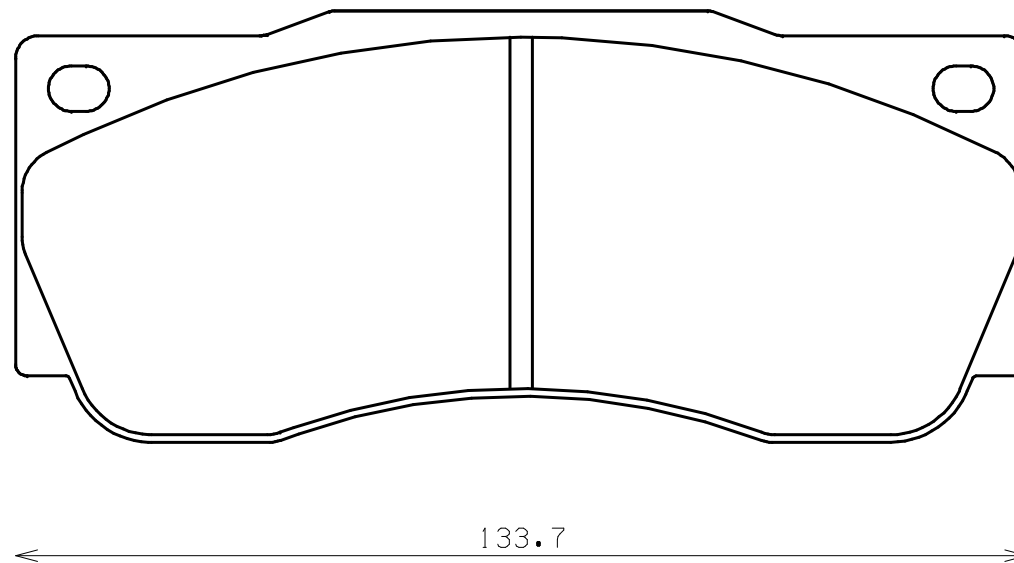

Caliper Brand : ENDLESS

*ENDLESS*

Thickness : 15.0

Part No : RCP066