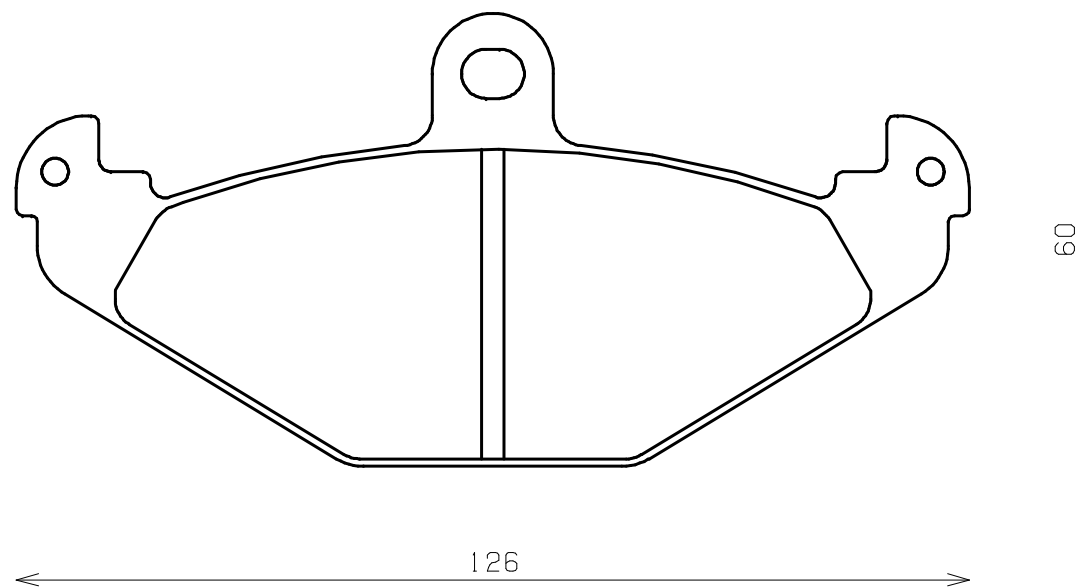

Caliper Brand : Brembo

*ENDLESS*

Thickness : 12.5

Part No : RCP064