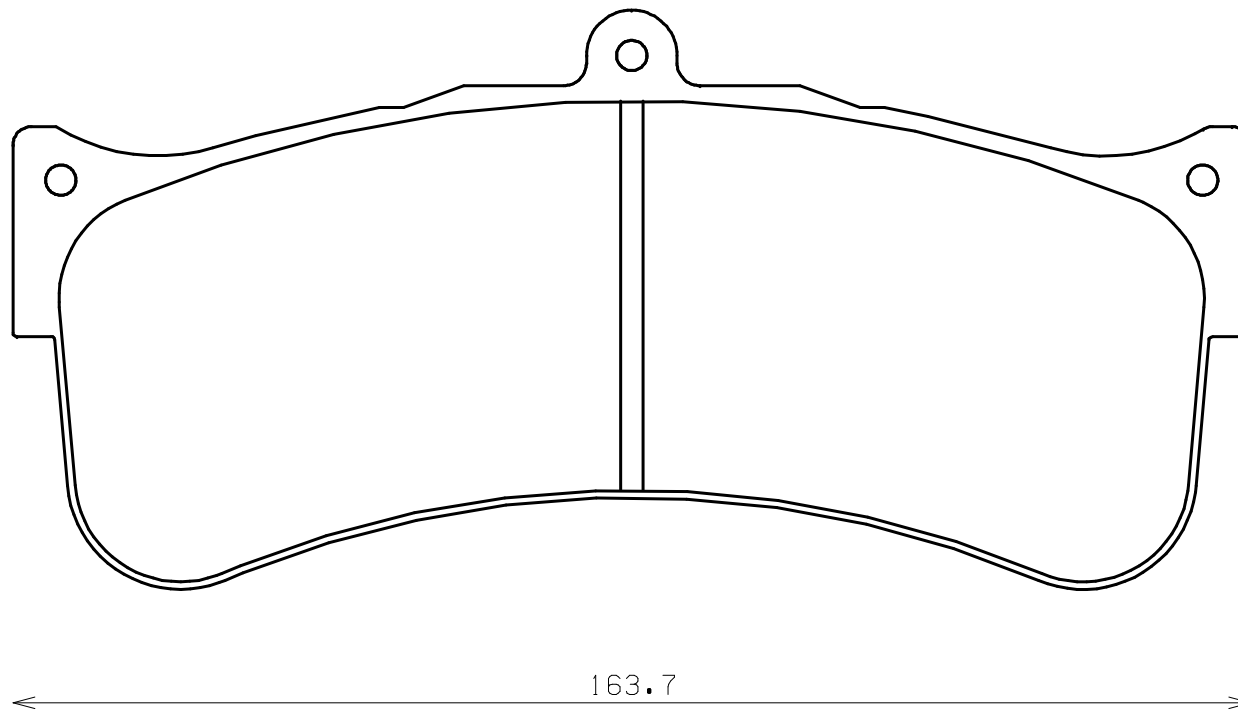

Caliper Brand : Brembo

*ENDLESS*

Thickness : 21.0

Part No : RCP061