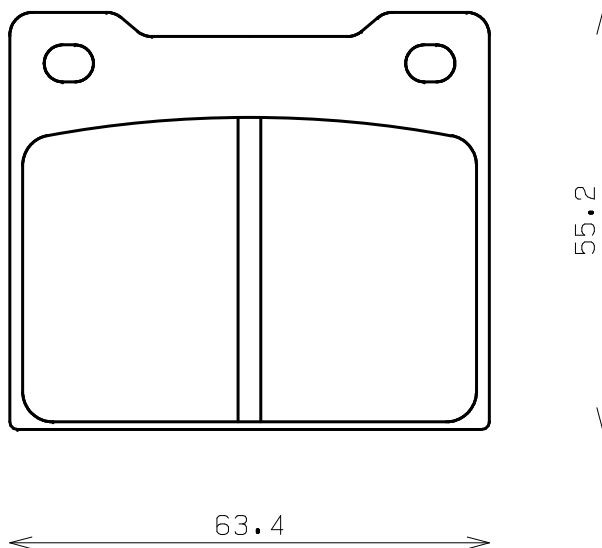

Caliper Brand : Brembo

ENDLESS®

Thickness : 13.6

Part No : RCP060