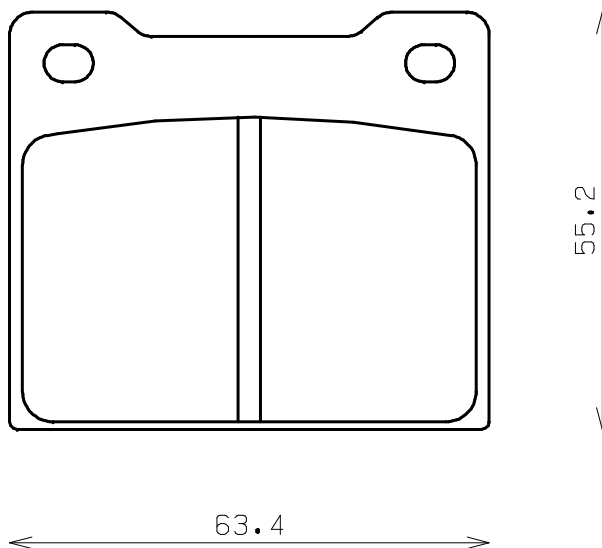

Caliper Brand : Brembo

*ENDLESS*

Thickness : 13.6

Part No : RCP060