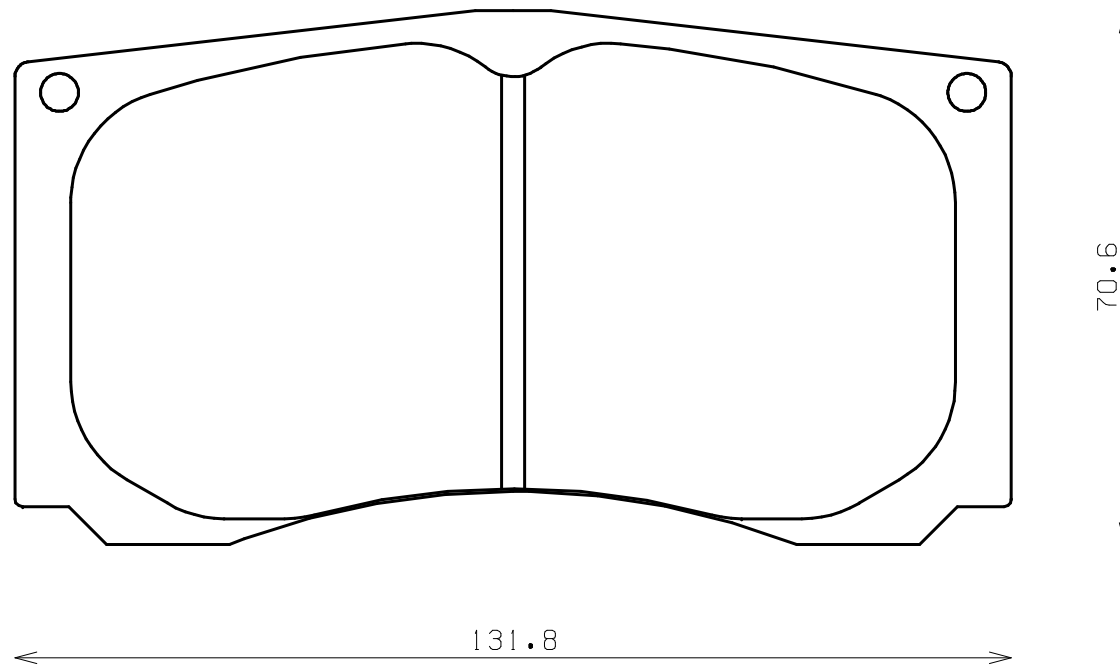

Caliper Brand : Alcon

*ENDLESS*

Thickness : 20.0

Part No : RCP057