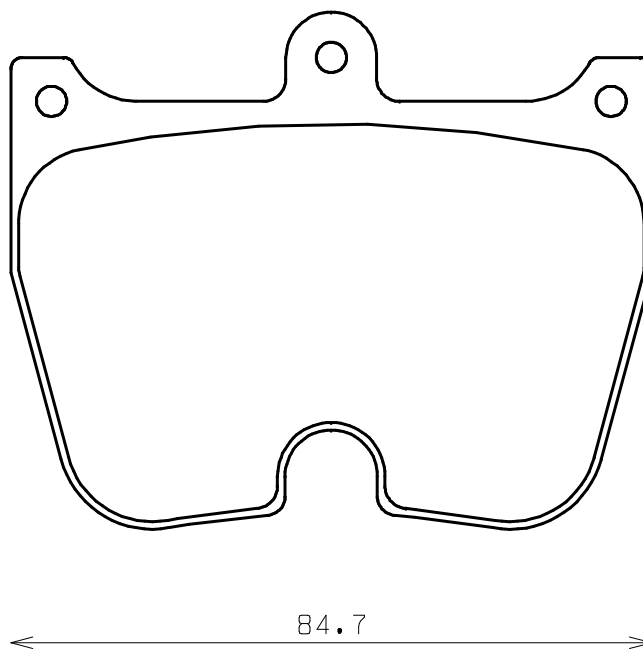

Caliper Brand : Brembo

*ENDLESS*

Thickness : 20.0

Part No : RCP055