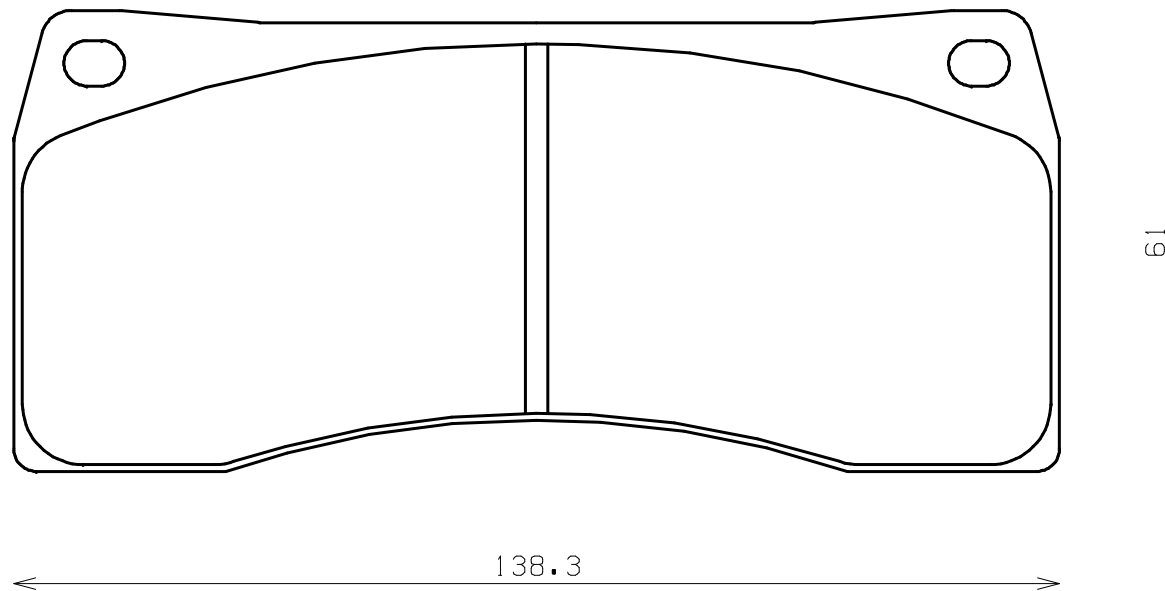

Caliper Brand : ENDLESS

*ENDLESS*

Thickness : 18.0

Part No : RCP052