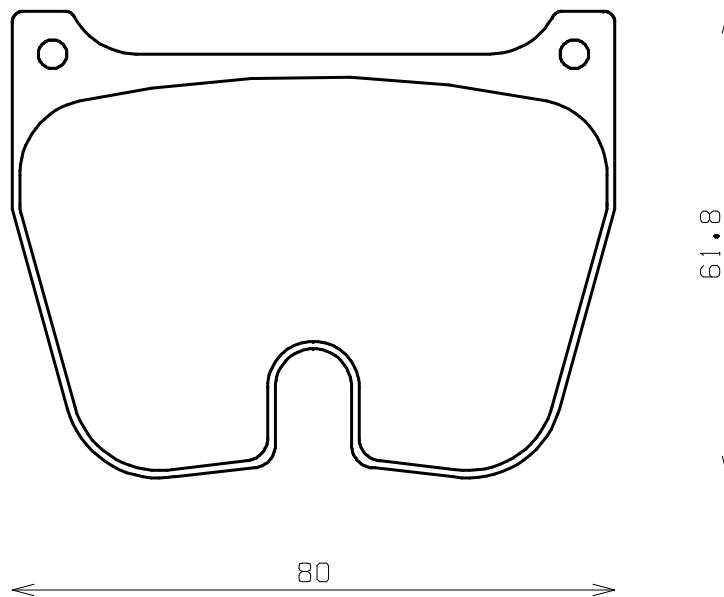

Caliper Brand : Brembo

*ENDLESS*

Thickness : 18.0

Part No : RCP051