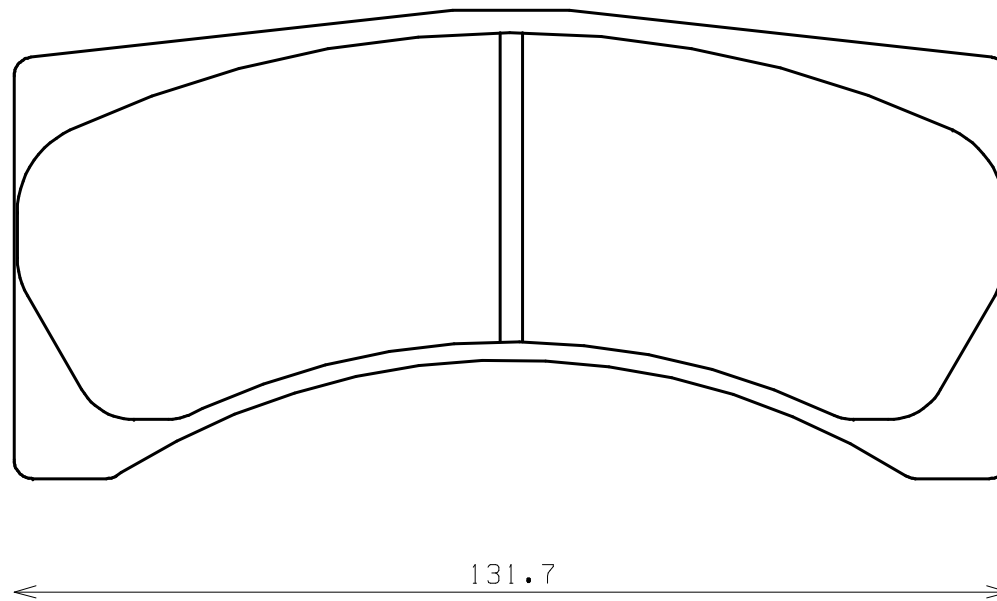

Caliper Brand : Brembo

*ENDLESS*

Thickness : 15.0

Part No : RCP031