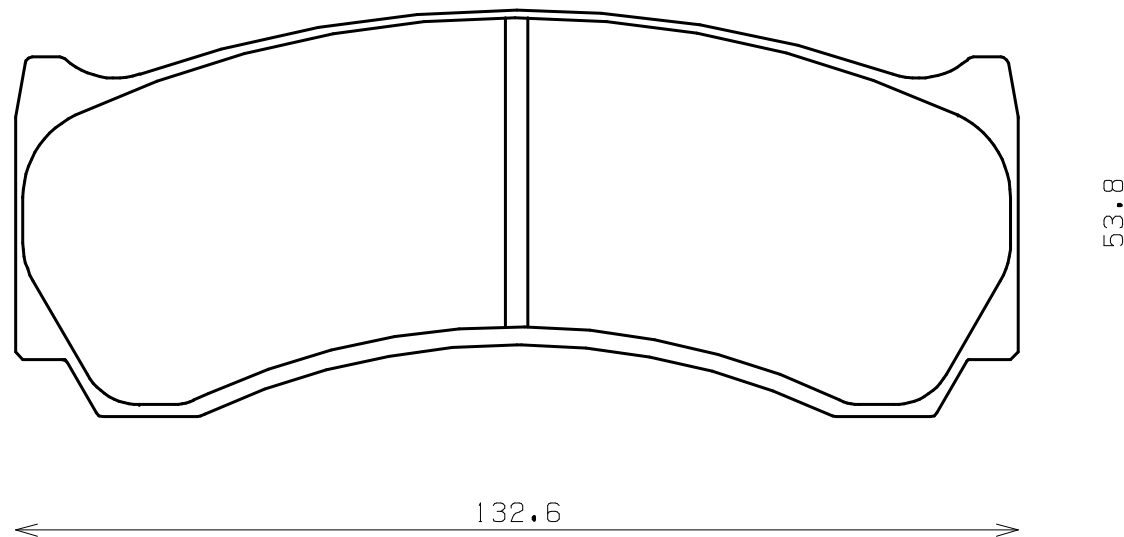

Caliper Brand : AP Racing

*ENDLESS*

Thickness : 17.0

Part No : RCP011