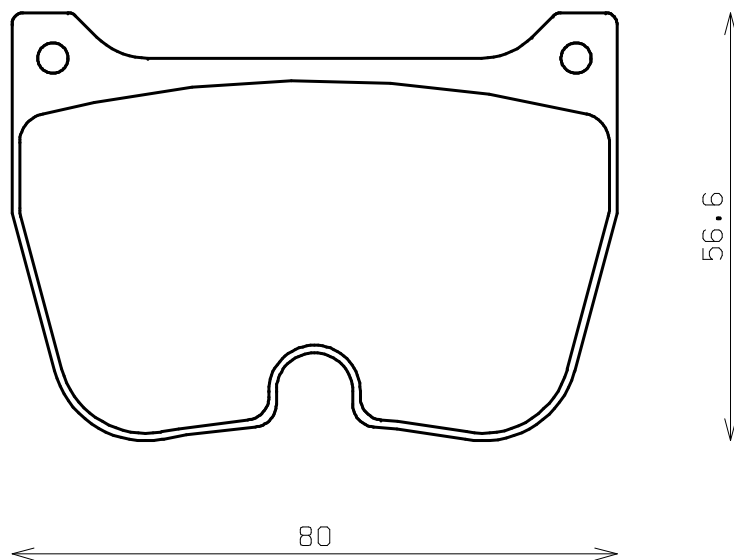

Caliper Brand : Brembo

*ENDLESS*

Thickness : 18.0

Part No : RCP008