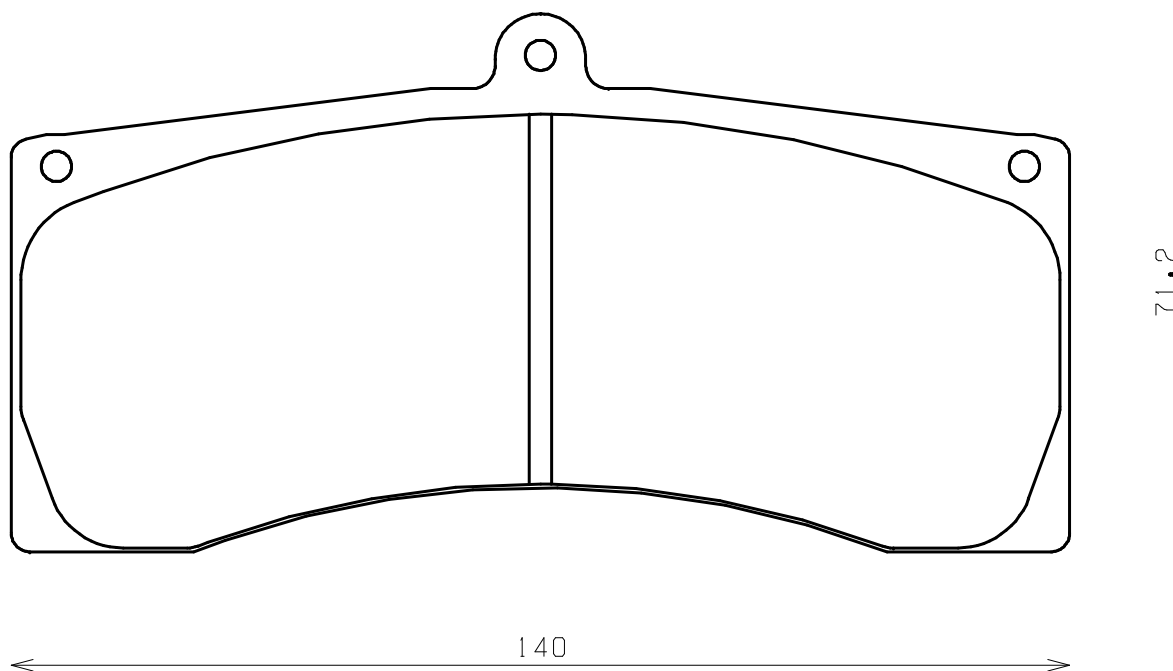

Caliper Brand : AP Racing/Brembo

*ENDLESS*

Thickness : 20.0

Part No : RCP007